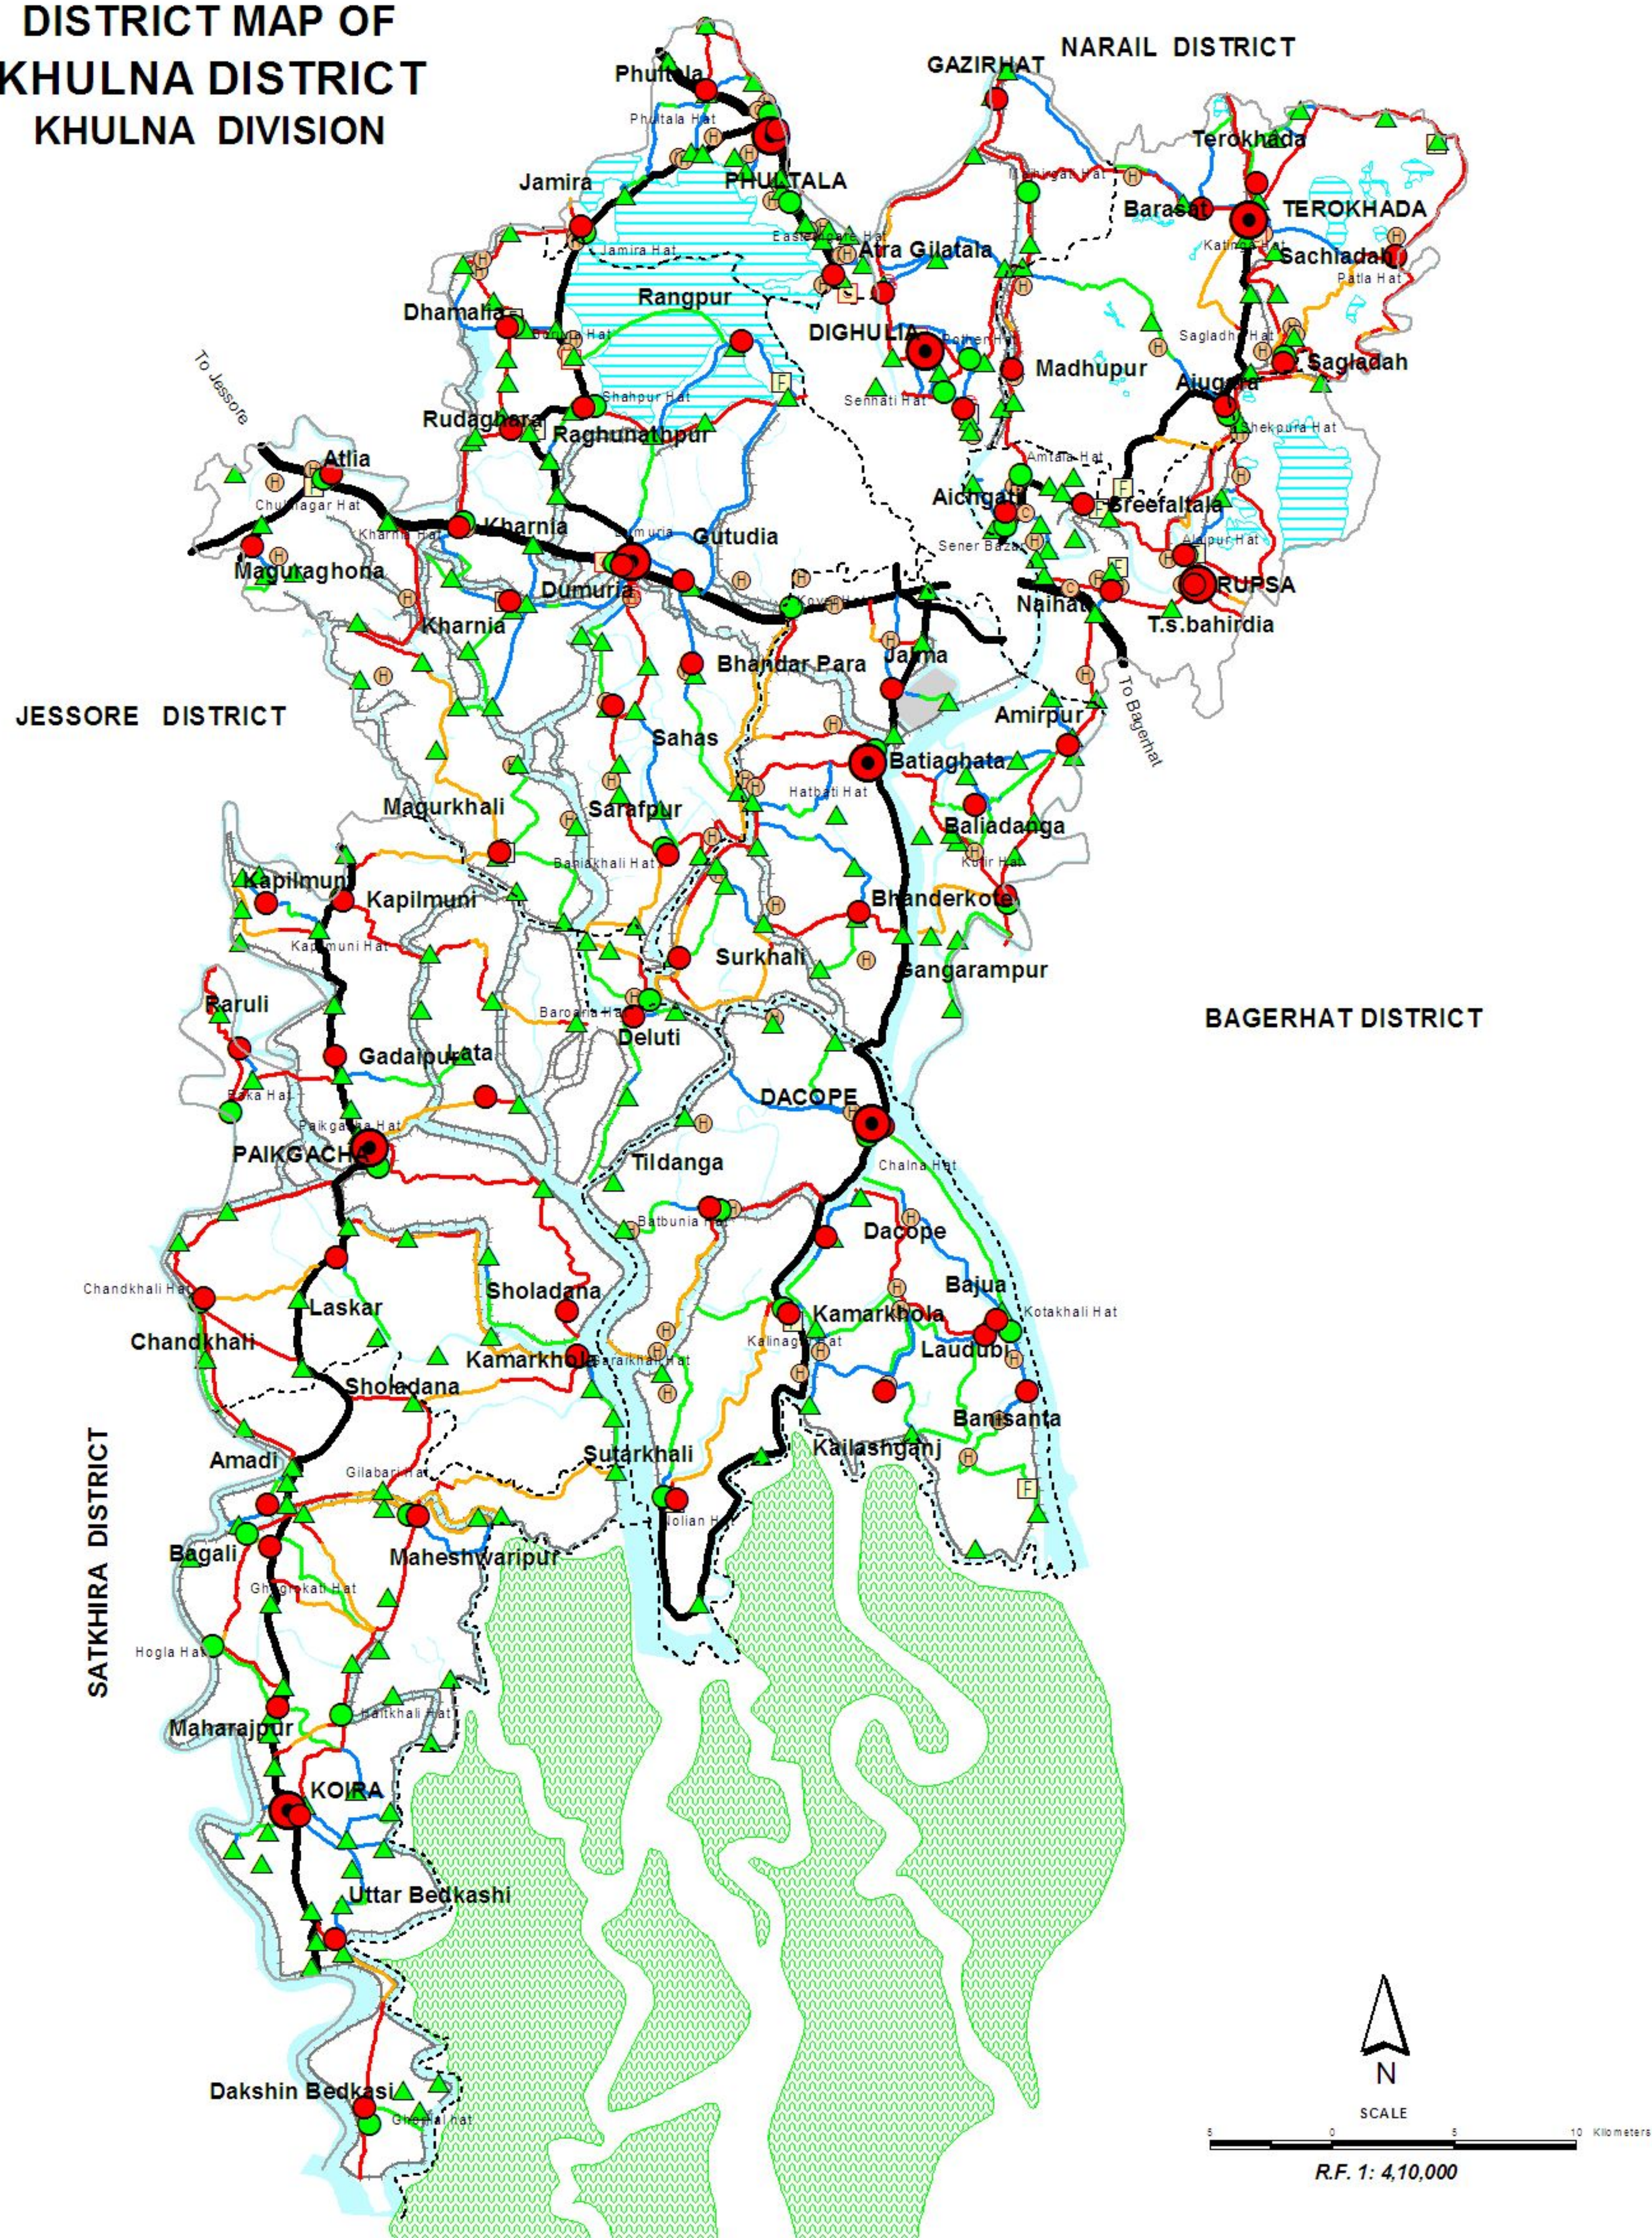

Kalna Bazar

Chowkon Bazar

Deata Bazar

Antapur Bazar

Kalna Bazar

Chowkon Bazar

DISTRICT MAP OF KHULNA DISTRICT KHULNA DIVISION

LEGEND