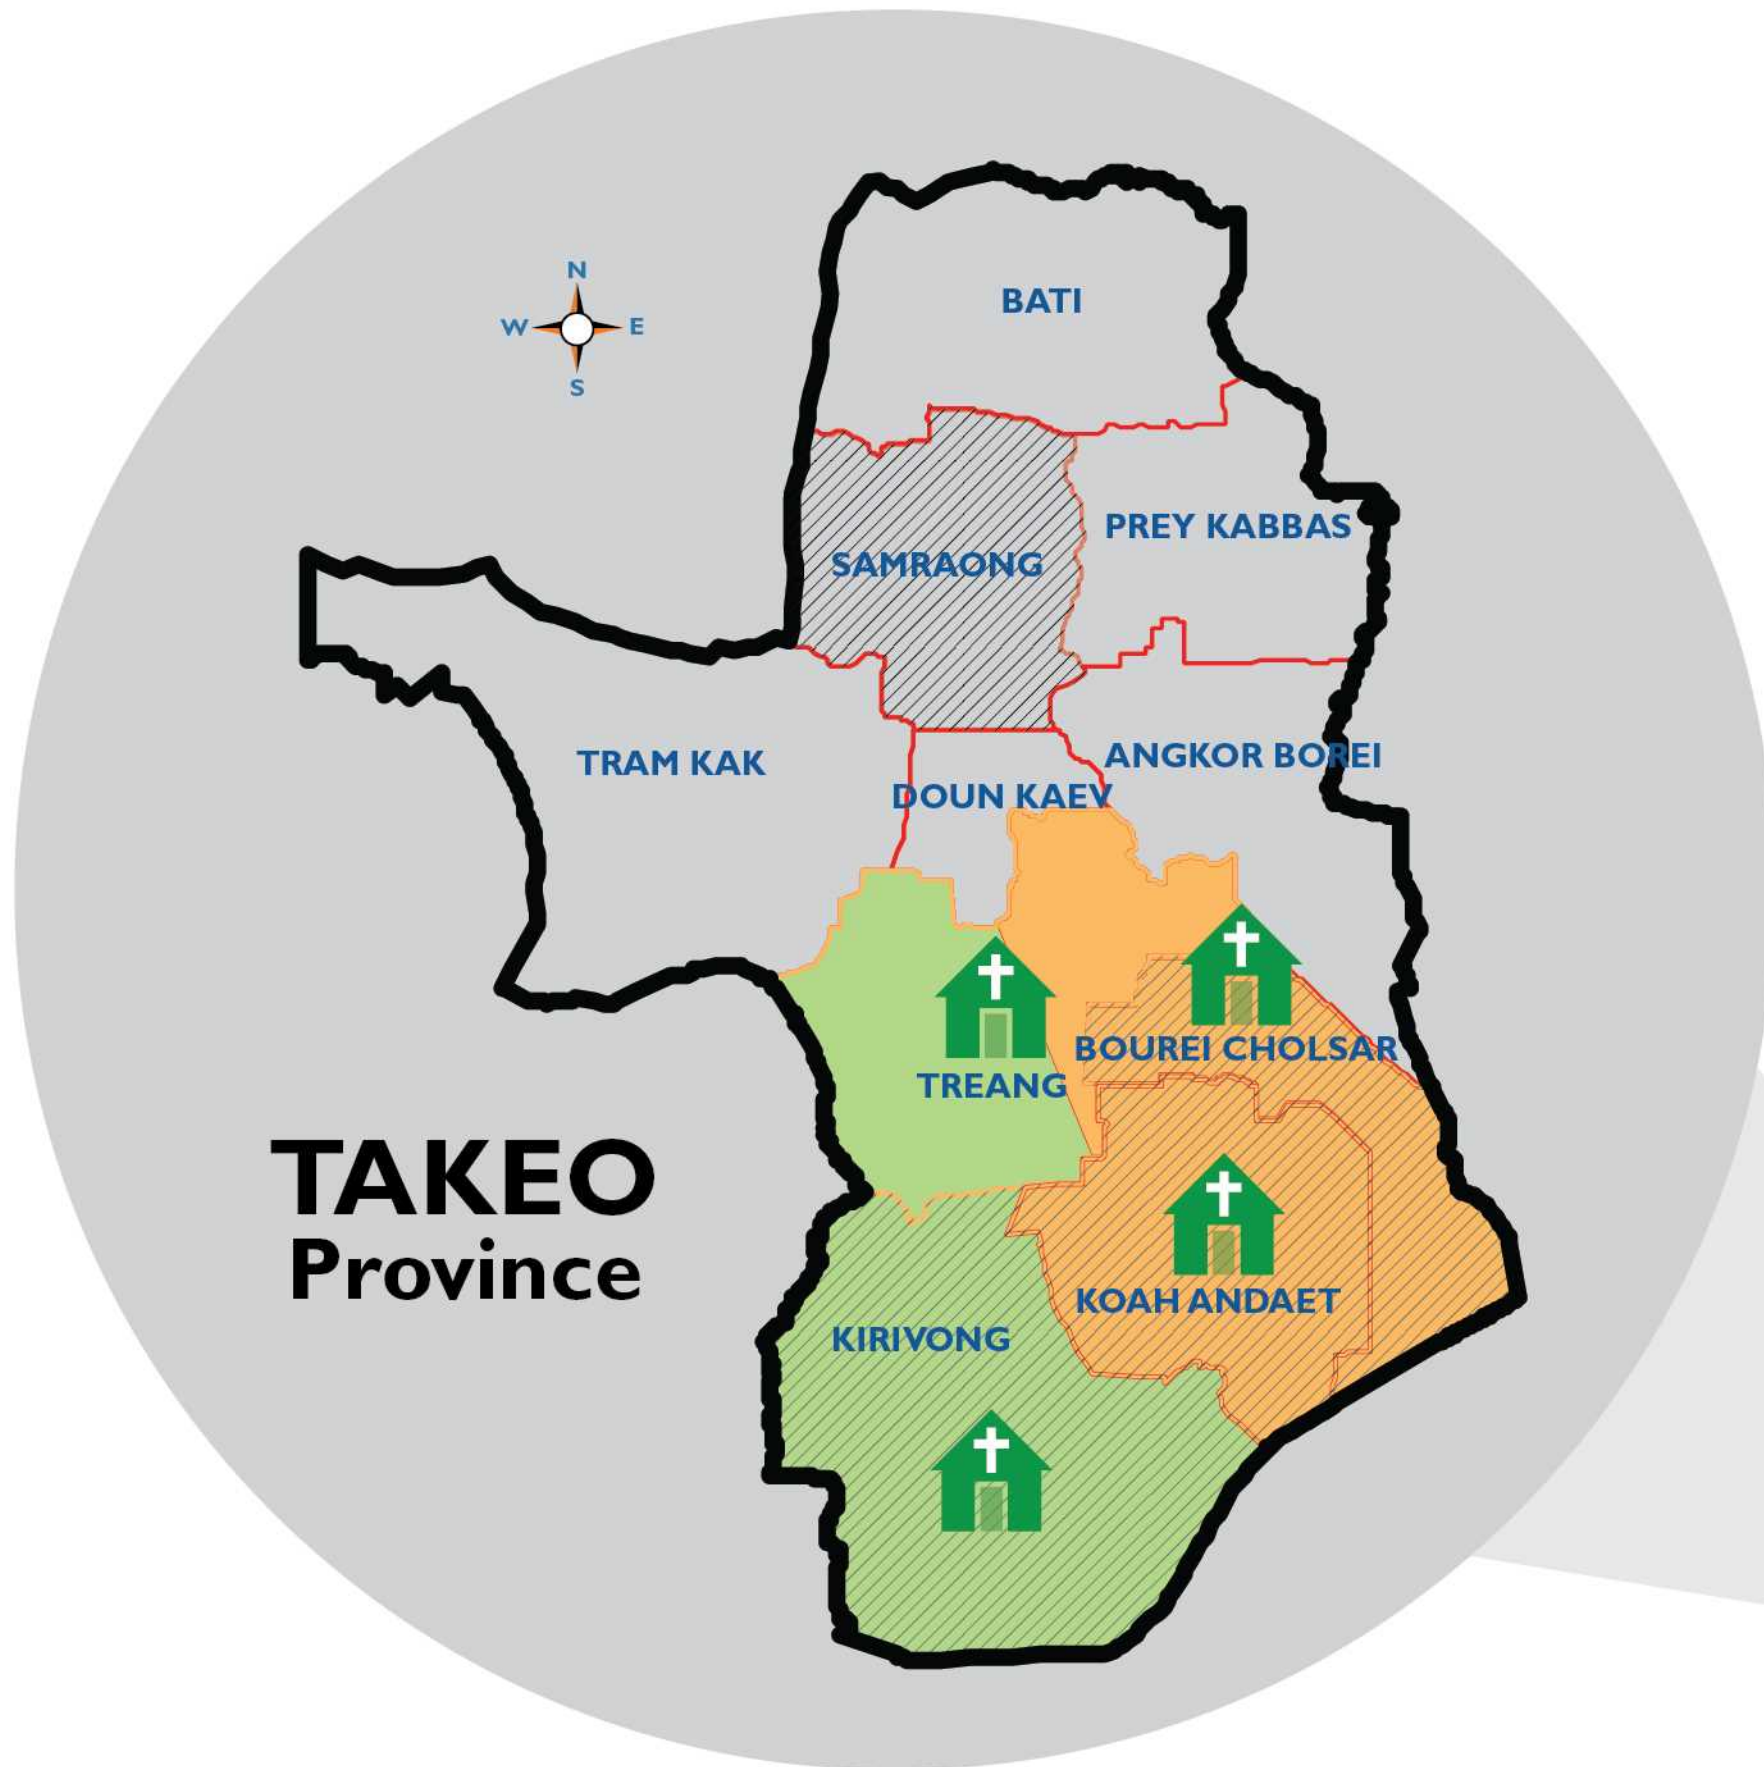

Annex 4: World Vision's "Improving Maternal & Child Health" Project Map
 Funded by the Japanese Government, Ministry of Foreign Affairs (MOFA)

-  WV Current Operational Locations
-  Kirivong Ministry of Health Operational District (OD)
-  Koah Andaet Ministry of Health Operational District (OD)
-  Health Centre Project Locations

TAKEO Province

Map of Cambodia