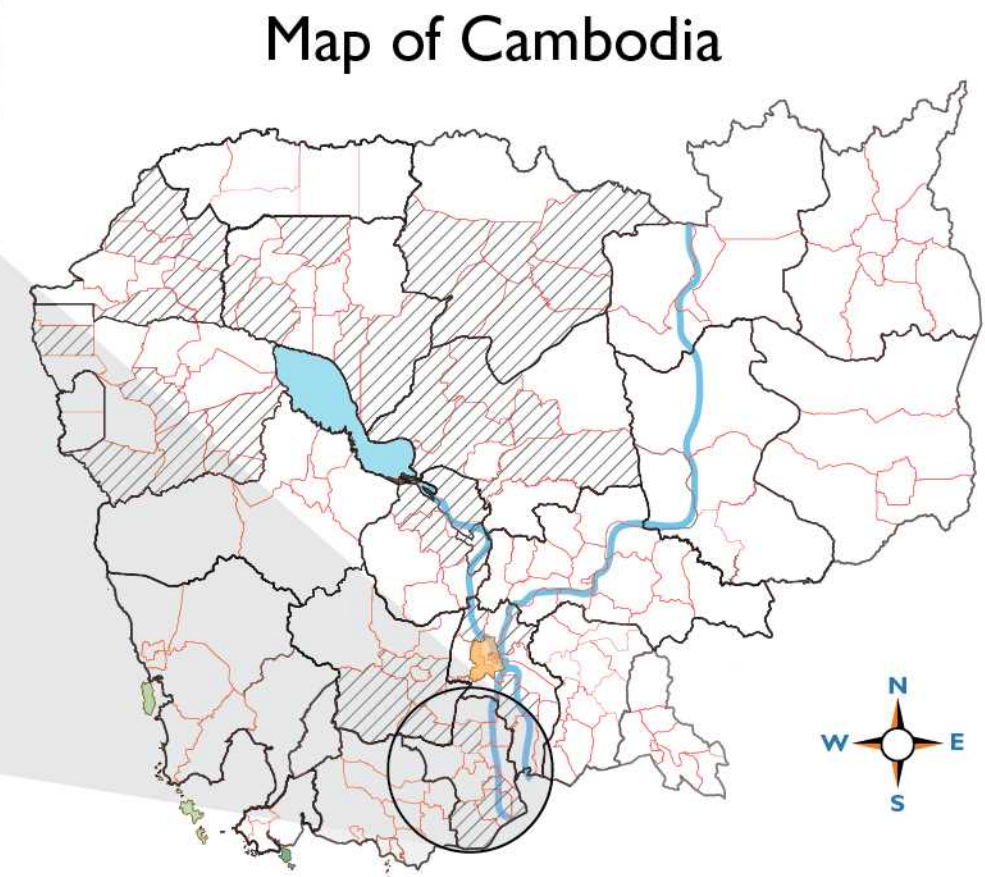

Annex 4: World Vision's "Improving Maternal & Child Health" Project Map
 Funded by the Japanese Government, Ministry of Foreign Affairs (MOFA)

-  WV Current Operational Locations
-  Kirivong Ministry of Health Operational District (OD)
-  Koah Andaet Ministry of Health Operational District (OD)
-  Health Centre Project Locations

TAKEO Province

Map of Cambodia