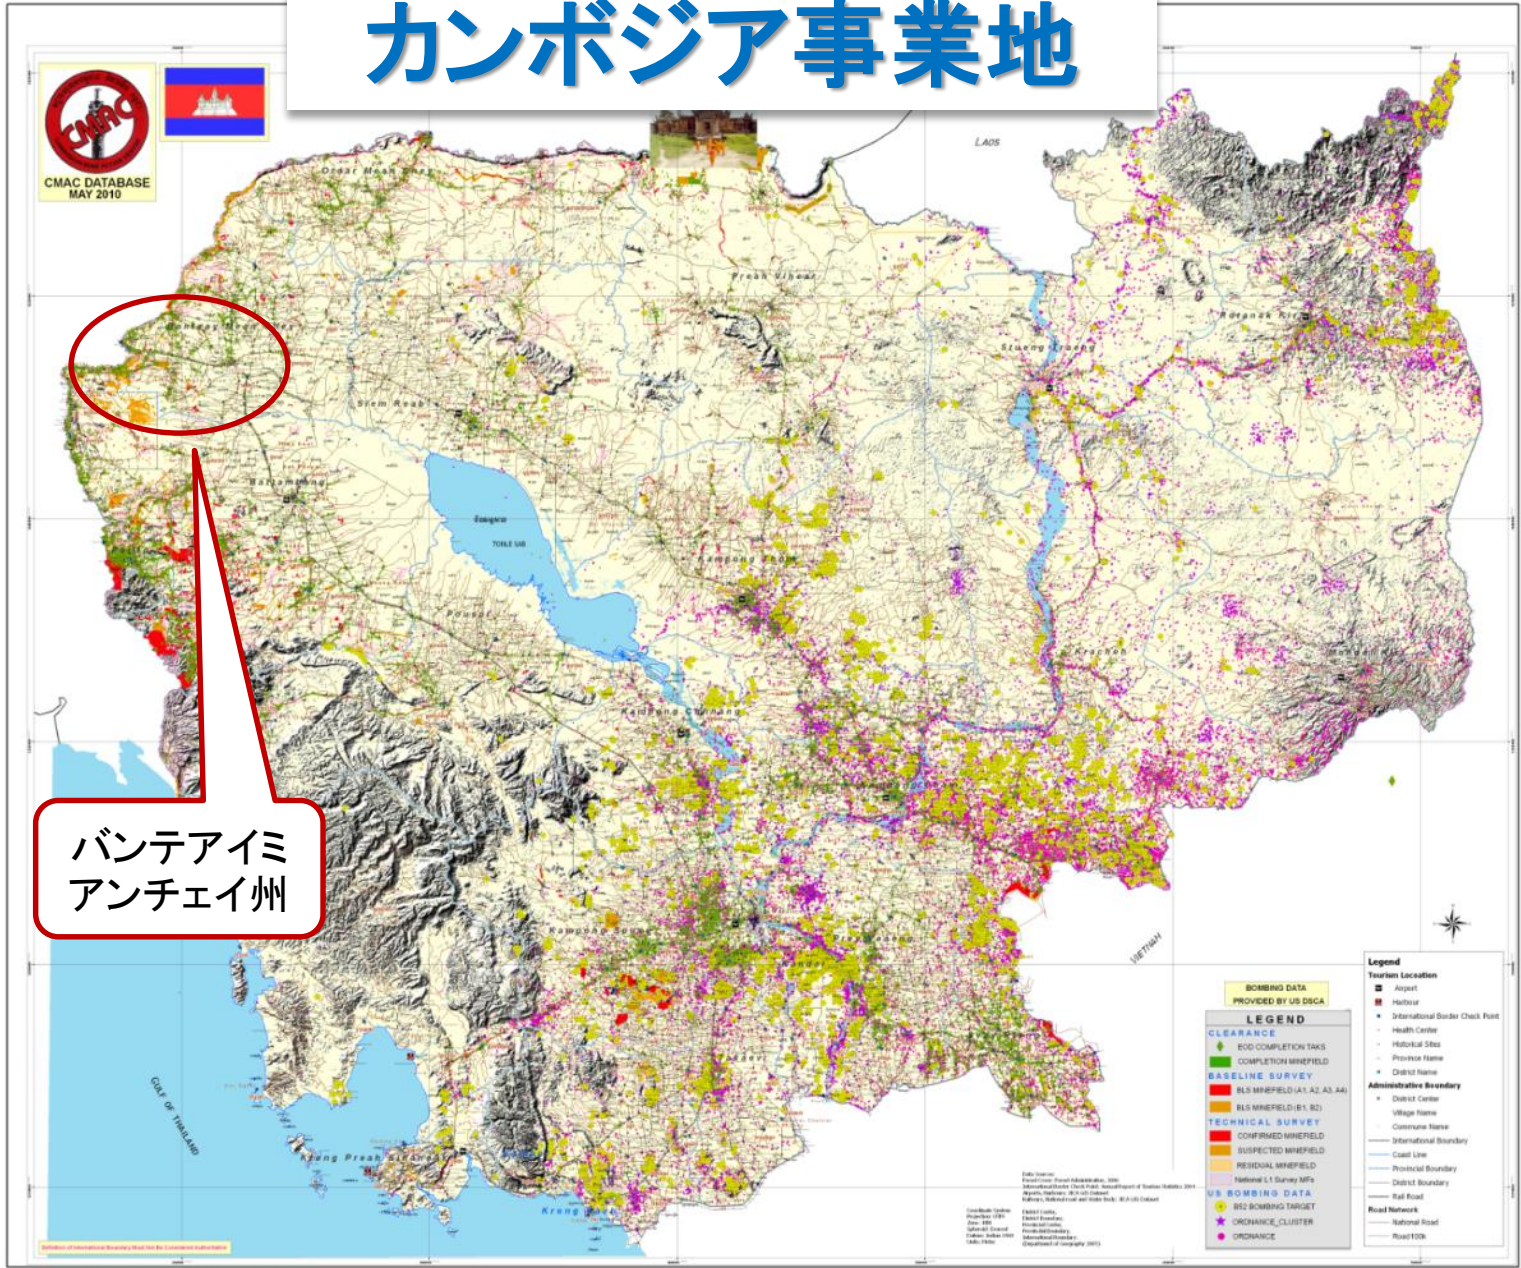

カンボジア事業地

バンテアイミ
アンチェイ州

BOMBING DATA PROVIDED BY US DECA

LEGEND

CLEARANCE

- ROD COMPLETION TASKS
- COMPLETION MINEFIELD

BASELINE SURVEY

- BL3 MINEFIELD (A1, A2, A3, A4)
- BL3 MINEFIELD (B1, B2)

TECHNICAL SURVEY

- CONFIRMED MINEFIELD
- SUSPECTED MINEFIELD
- RESIDUAL MINEFIELD

ROBORING DATA

- NATIONAL U.S. SURVEY MFS
- BL3 BOMBING TARGET
- ORDNANCE_CLUSTER
- ORDNANCE

Legend

Tourism Location

- Airport
- Hotel
- International Border Check Point
- Health Center
- Historical Sites
- Province Name
- District Name

Administrative Boundary

- District Center
- Village Name
- Commune Name
- International Boundary
- Coast Line
- Provincial Boundary
- District Boundary

Road Network

- Rail Road
- National Road
- Road 100k