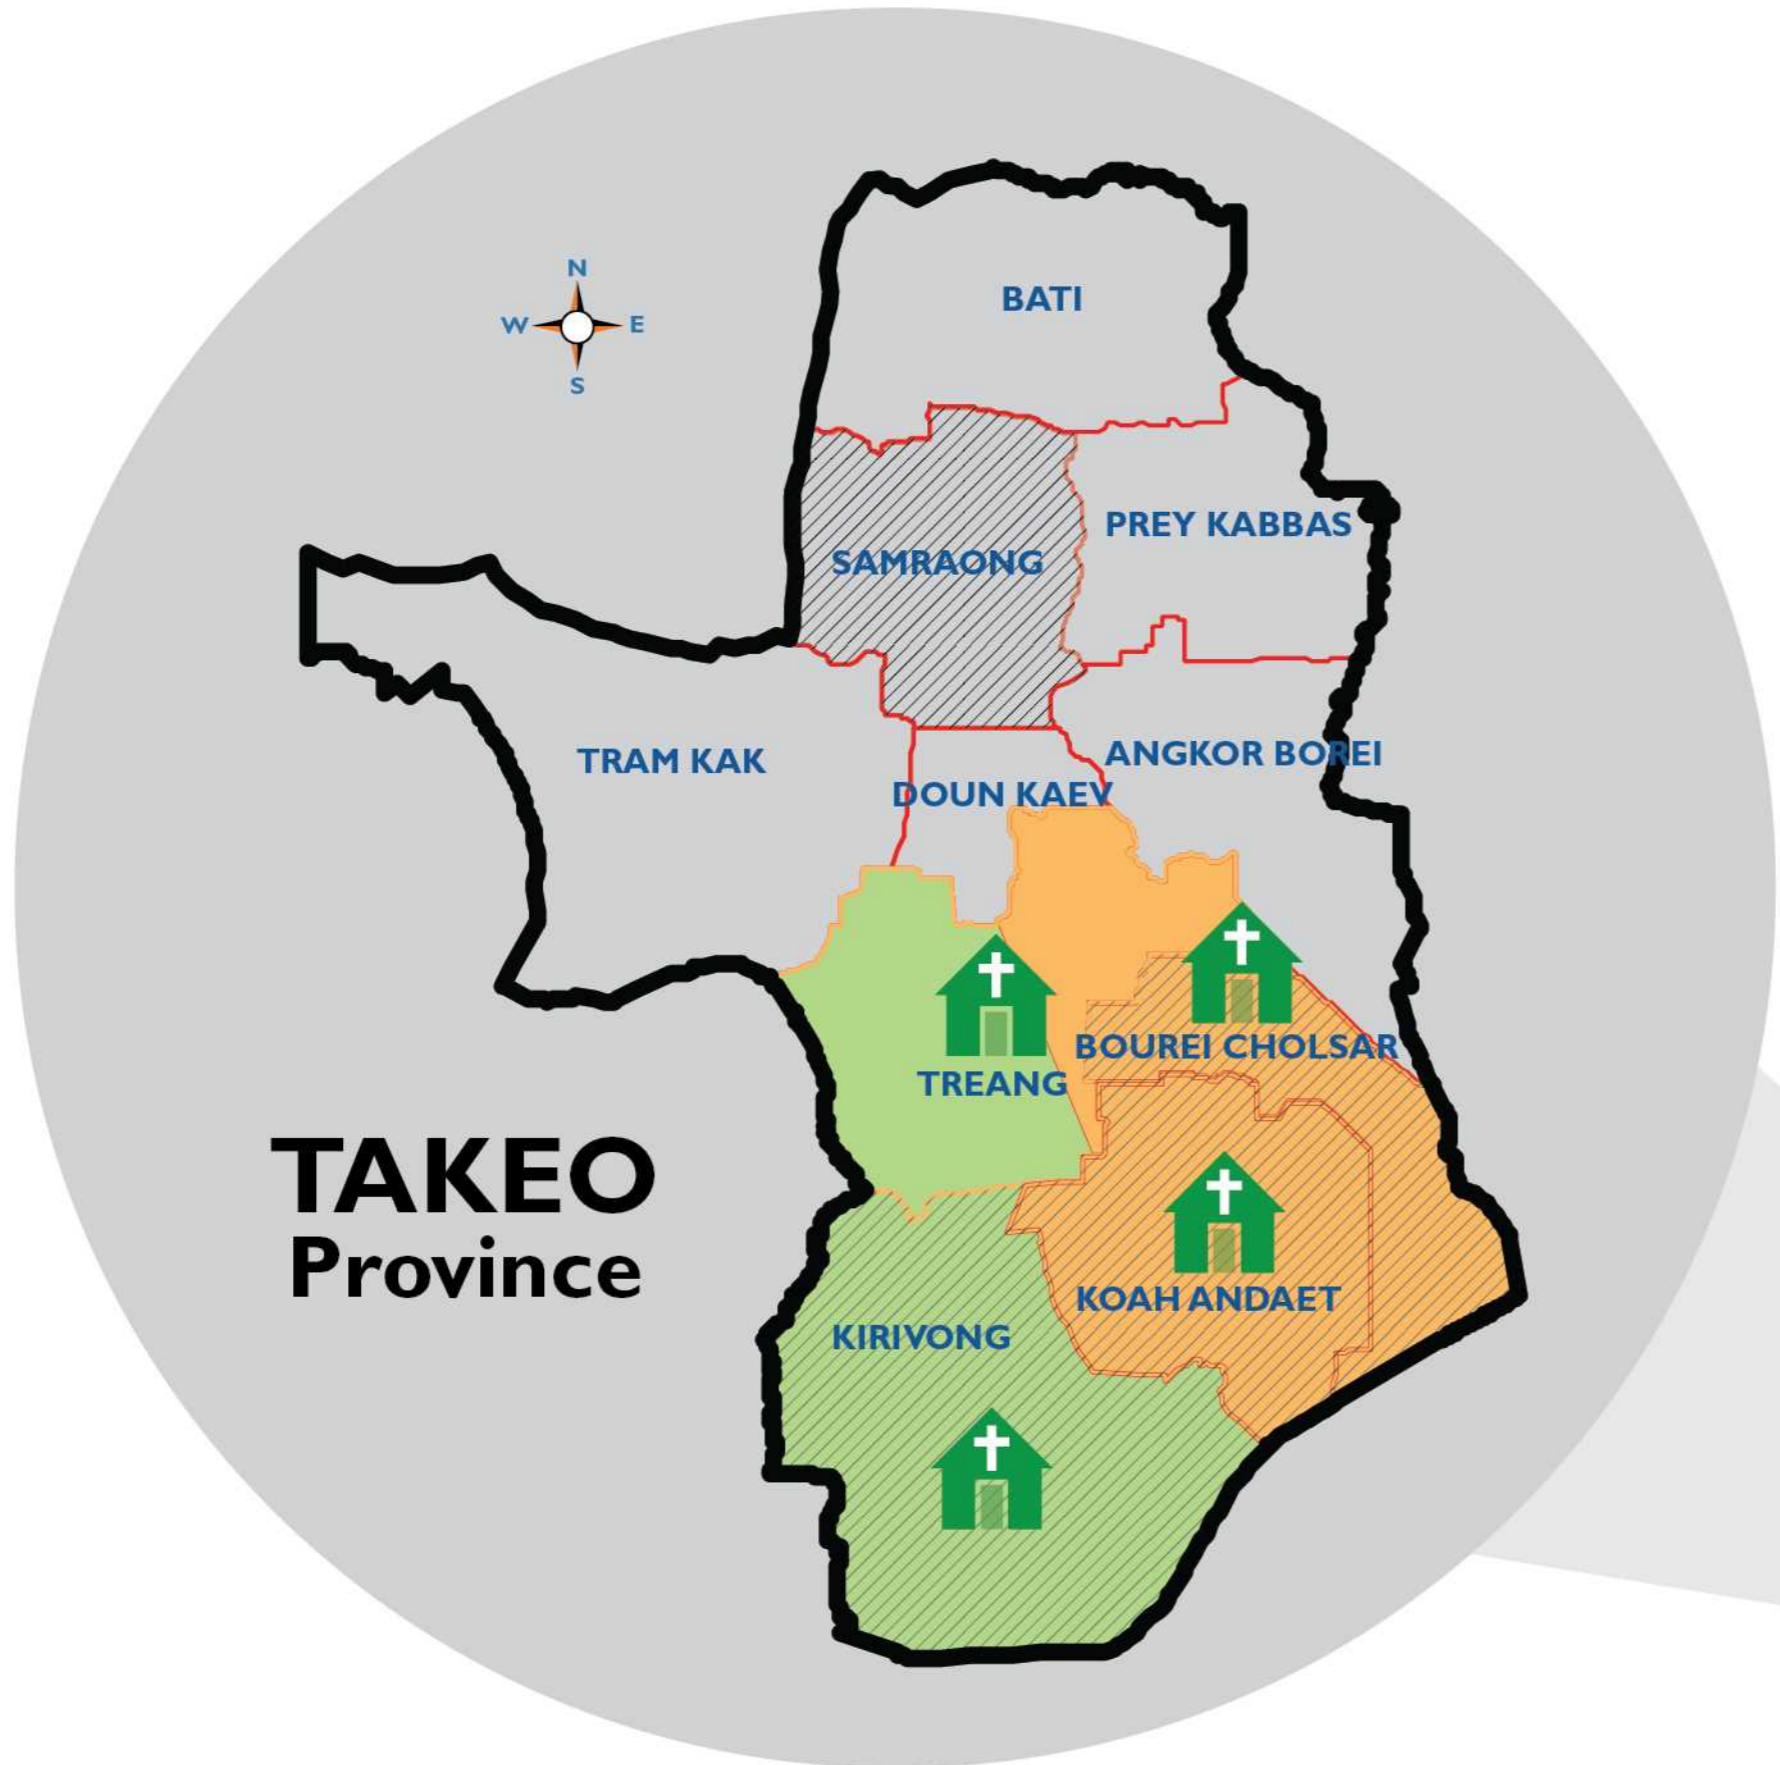

Annex 4: World Vision's "Improving Maternal & Child Health" Project Map
 Funded by the Japanese Government, Ministry of Foreign Affairs (MOFA)

-  WV Current Operational Locations
-  Kirivong Ministry of Health Operational District (OD)
-  Koah Andaet Ministry of Health Operational District (OD)
-  Health Centre Project Locations

Map of Cambodia