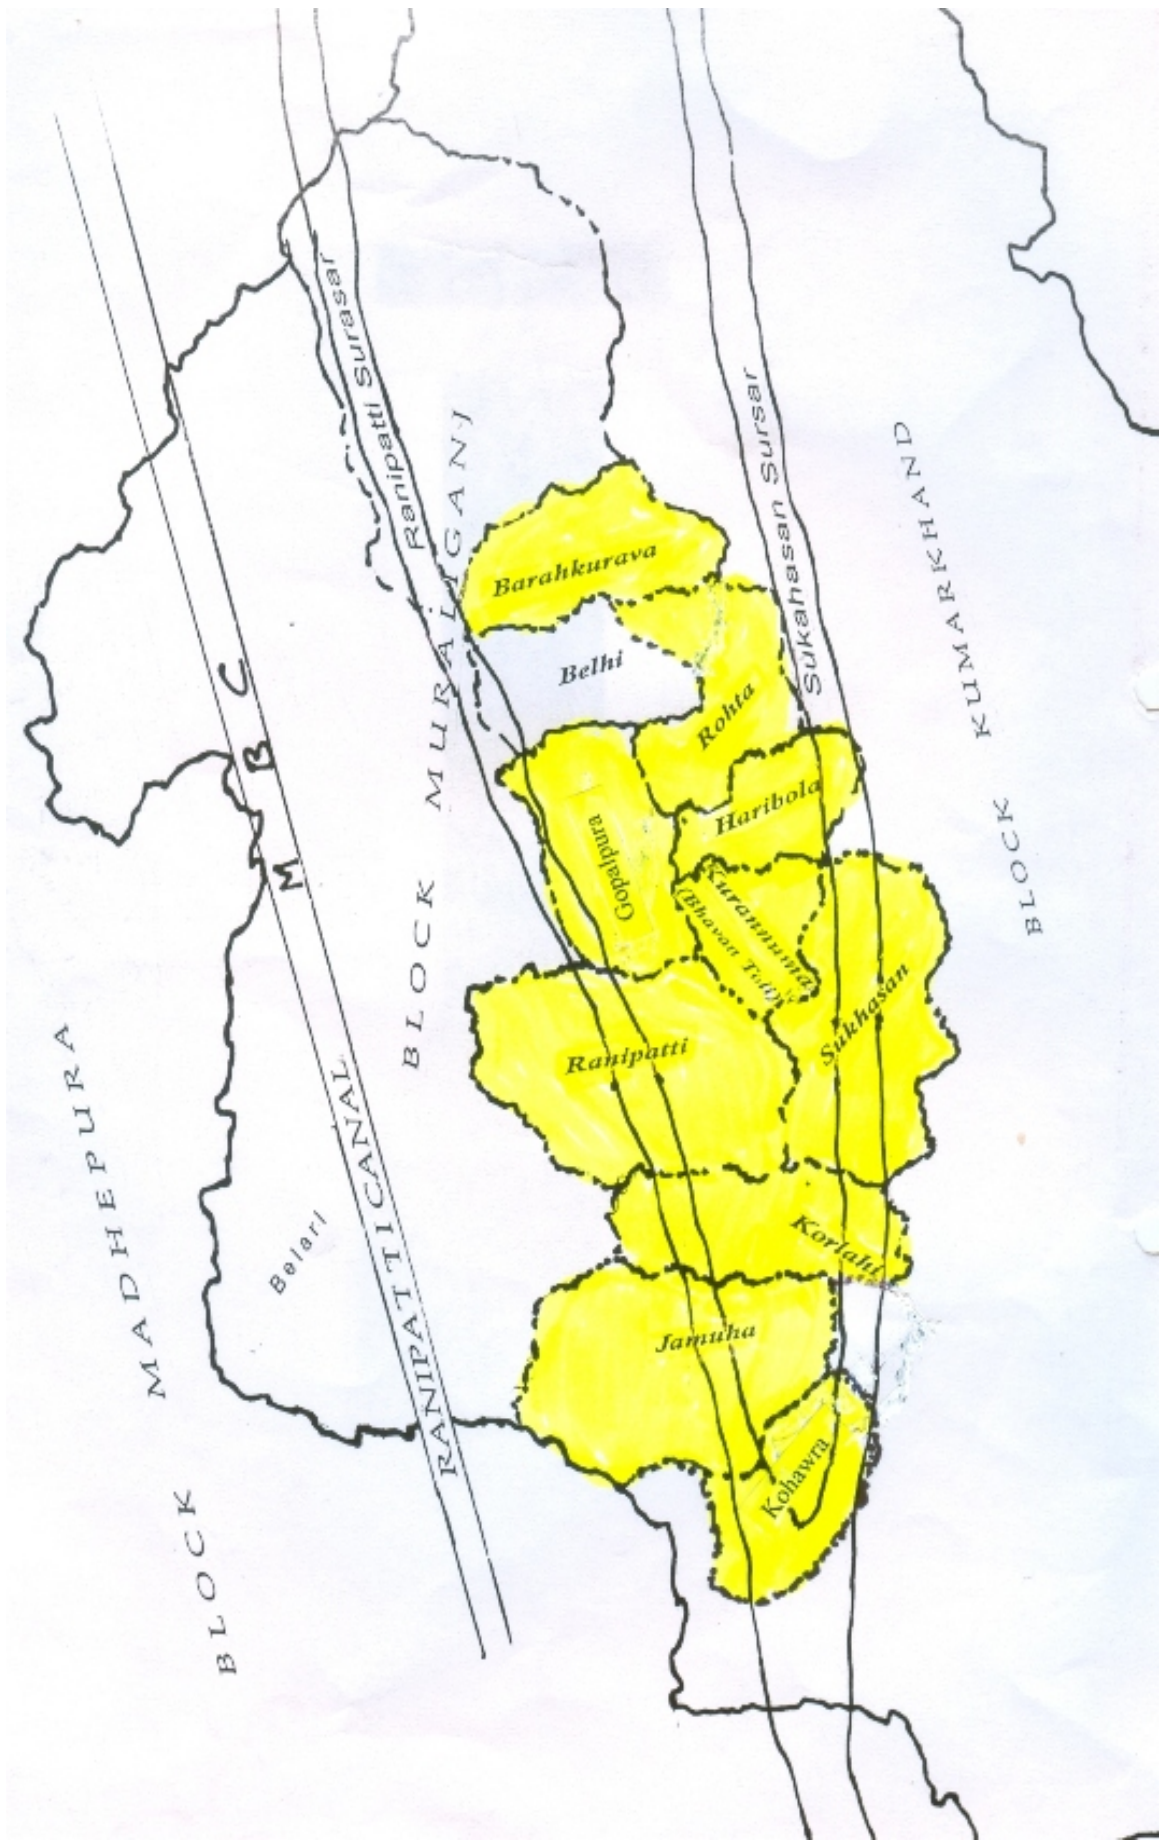

1. The project area Maps

Project Filed Office at Ranipatti Fro Ranipatti the distance to the villages is within the radius of 5 KMS