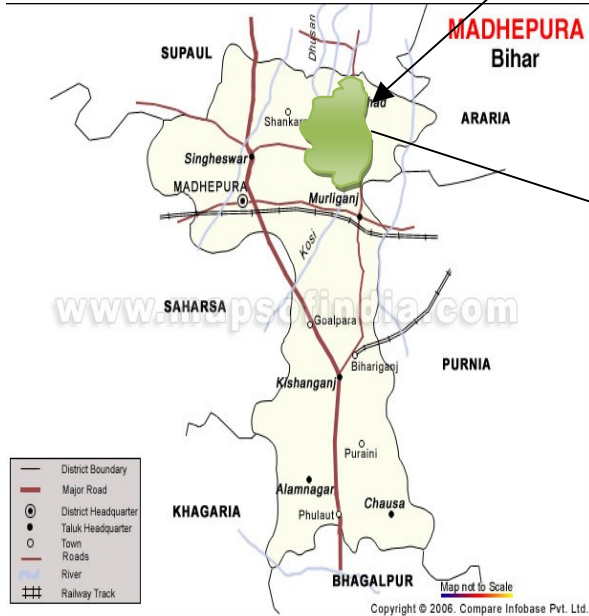

1. The project area Maps

Project Filed Office at Ranipatti Fro Ranipatti the distance to the villages is within the radius of 5 KMS