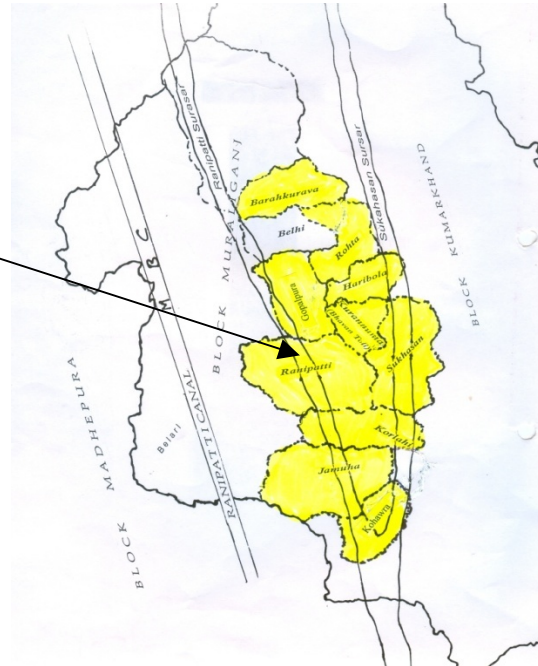

1. The project area Maps

Project Filed Office at Ranipatti Fro Ranipatti the distance to the villages is within the radius of 5 KMS