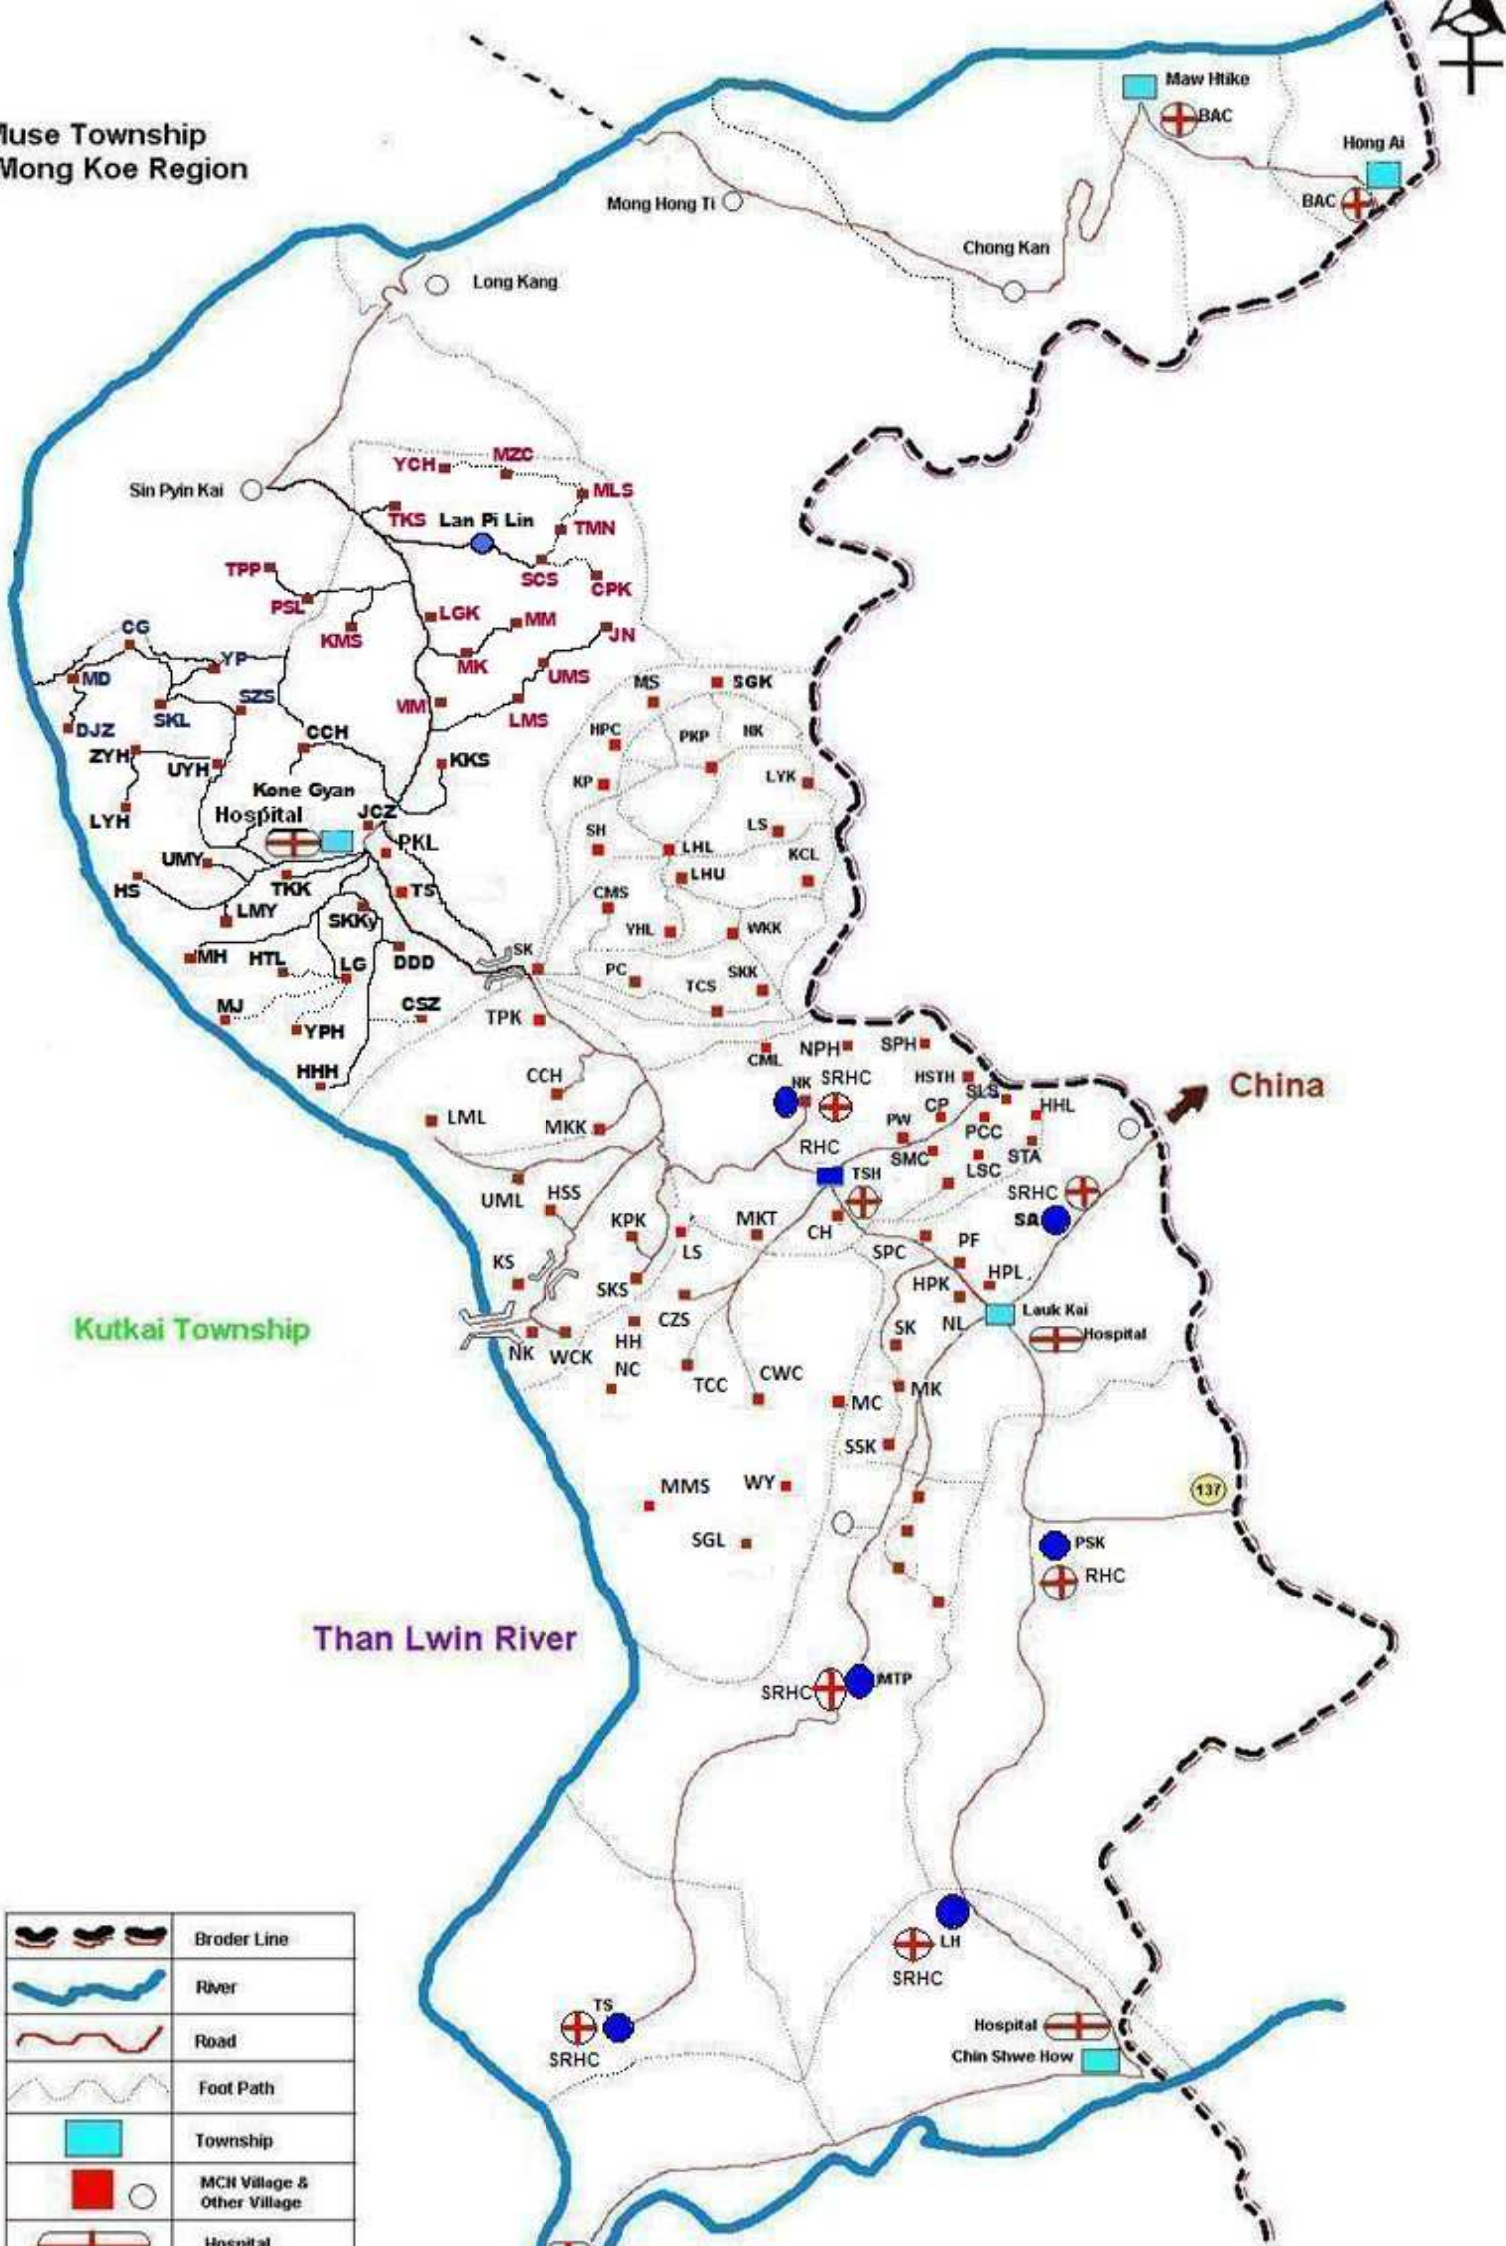

**Muse Township
(Mong Koe Region)**

	Broder Line
	River
	Road
	Foot Path
	Township
	MCH Village & Other Village
	Hospital