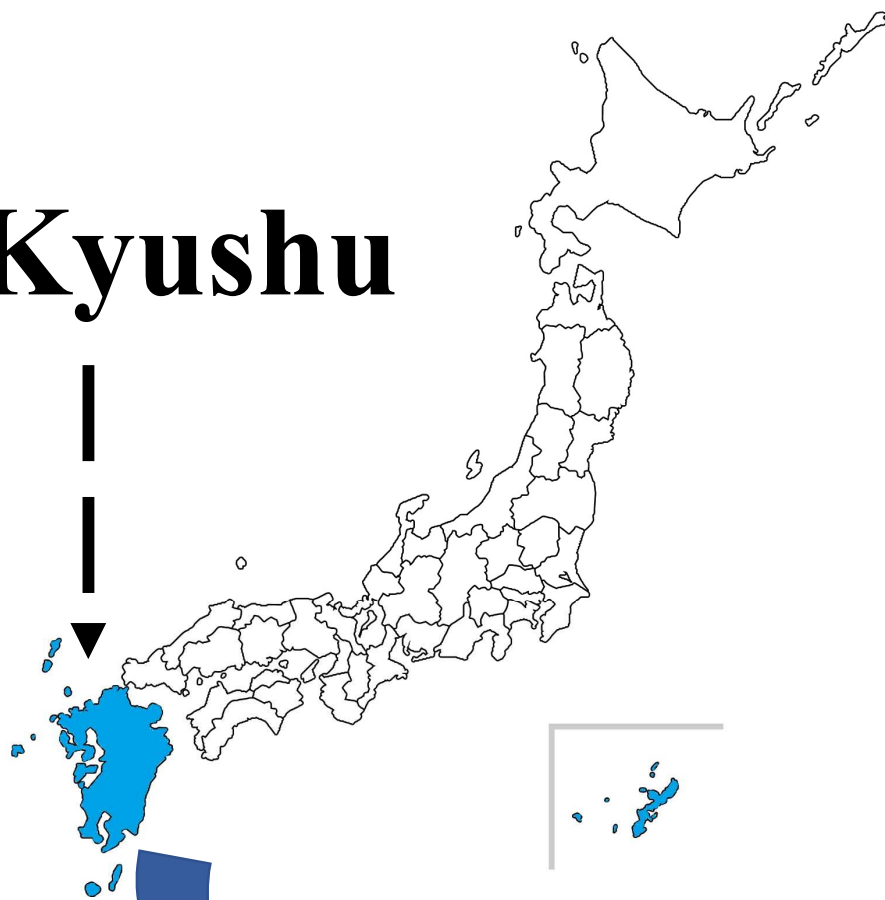

Sobo, Katamuki Mountain Range

祖母傾山系地域（宮崎県）

Kyushu

Miyazaki

Sobo, Katamuki and Okue Biosphere Reserve

Sobo,
Katamuki
and Okue
Biosphere Reserve

Contents

1. Great Nature

2. Local Culture

3. Local Cuisine

Mt. Sobo

—祖母山—

Mt. Okue

—大崩山—

Sobo, Katamuki and Okue Biosphere Reserve

Mt. Katamuki

—傾山—

Sobo, Katamuki and Okue Biosphere Reserve

Mitate Valley

—見立溪谷—

Sobo, Katamuki and Okue Biosphere Reserve

Takachiho

Gorge

—高千穂峽—