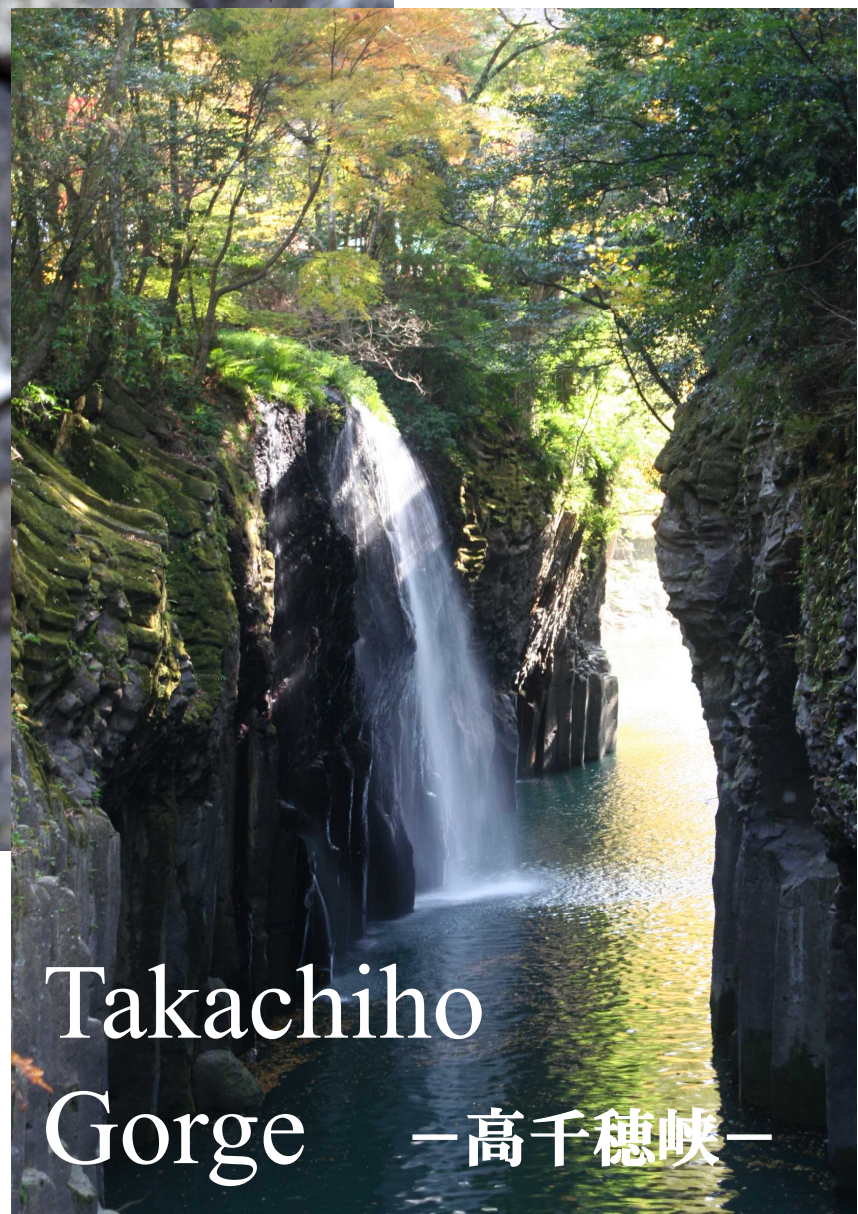

—傾山—

Sobo, Katamuki and Okue Biosphere Reserve

Mitate Valley

—見立溪谷—

Sobo, Katamuki and Okue Biosphere Reserve

Takachiho

Gorge

—高千穂峽—