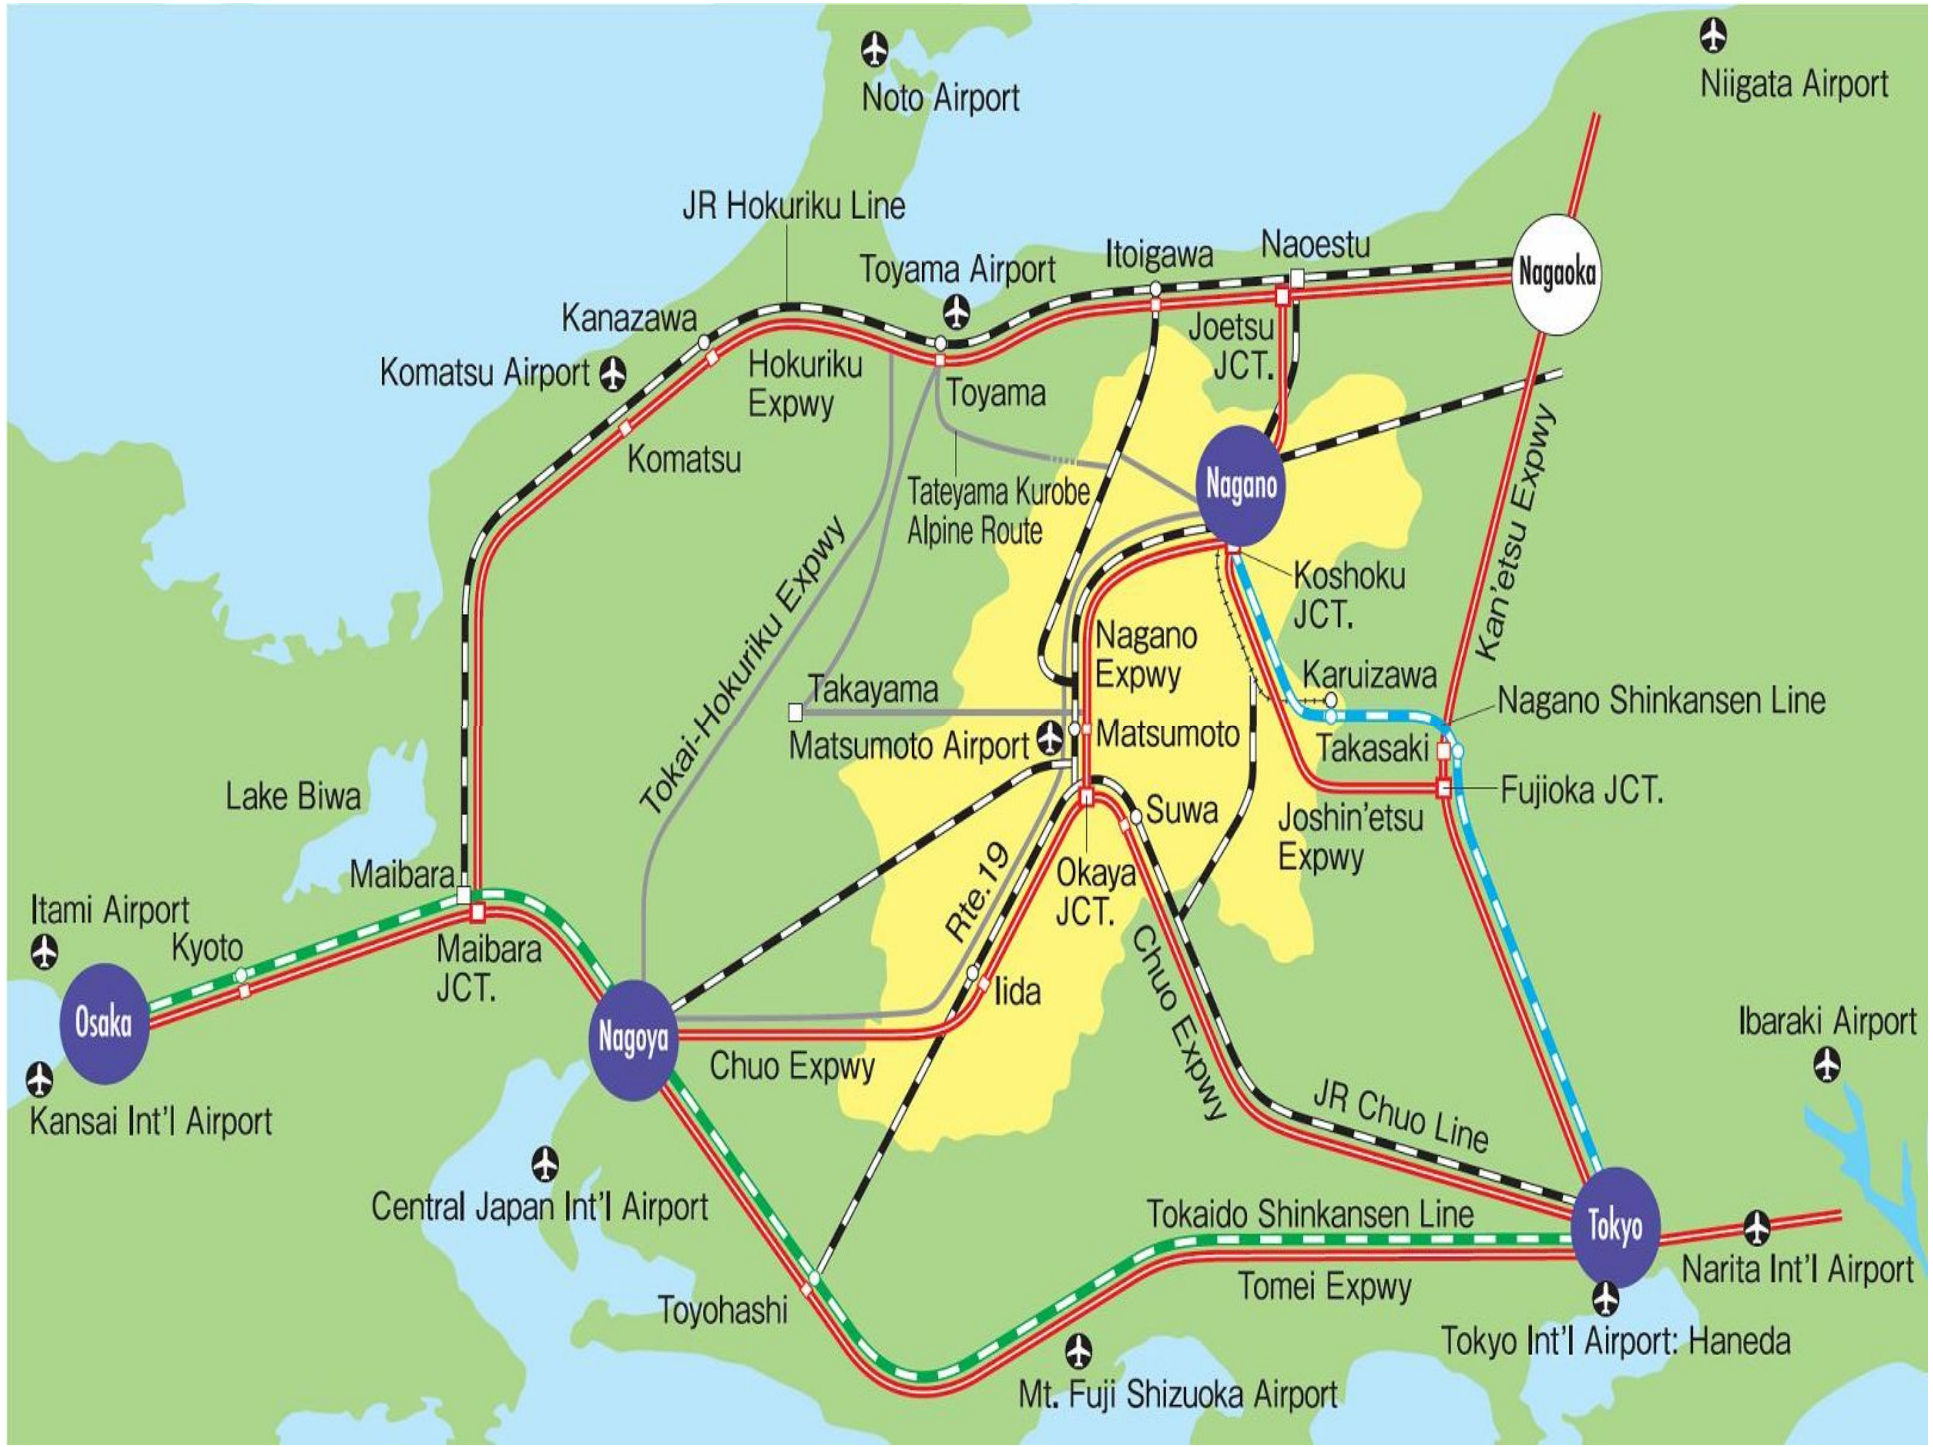

Nagano-

Traversing the Rooftop of Japan

Maybe you have heard of Nagano before?

The rooftop of Japan

- The geographical “heart” of Honshu
- 4th largest prefecture
 - Area: 13,562km²
 - 120 km x 212 km
- 15 mountains over 3000m
- Four seasons destination
- Winter Olympics 1998

Access

- **From Tokyo to Nagano City**

- Bullet Train 1hr 35 min
- Car 2hr 30 min

- **From Tokyo to Matsumoto**

- Express train 2hr 30 min
- Car 2hr 30 min

Rooftop commitment

- Commitment to bring tourists to “explore” Nagano – target countries
- 2007 : 153% increase in foreign tourists
 - 1999 → 2007 : 600% increase
- New tourism website in multiple languages (in progress)
- Creation of Classic Resorts Japan Alliance