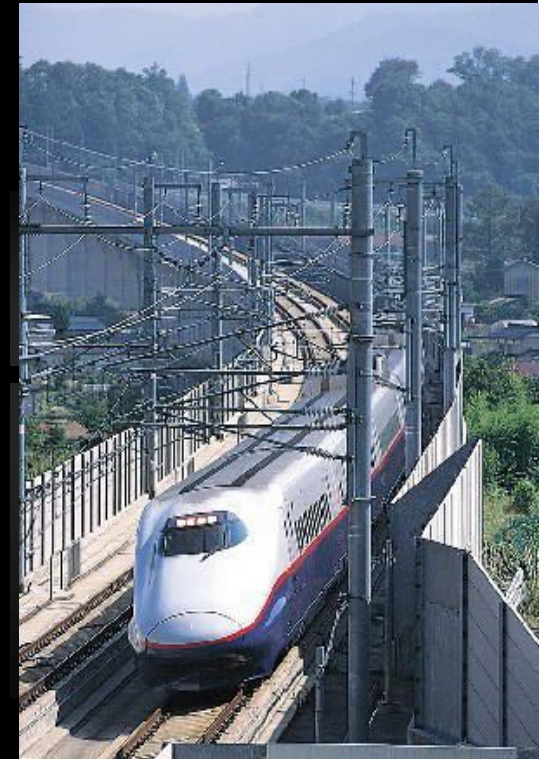

Nagano-

Traversing the Rooftop of Japan

Maybe you have heard of Nagano before?

The rooftop of Japan

- The geographical “heart” of Honshu
- 4th largest prefecture
 - Area: 13,562km²
 - 120 km x 212 km
- 15 mountains over 3000m
- Four seasons destination
- Winter Olympics 1998

Access

- **From Tokyo to Nagano City**

- Bullet Train 1hr 35 min
- Car 2hr 30 min

- **From Tokyo to Matsumoto**

- Express train 2hr 30 min
- Car 2hr 30 min

Rooftop commitment

- Commitment to bring tourists to “explore” Nagano – target countries
- 2007 : 153% increase in foreign tourists
 - 1999 → 2007 : 600% increase
- New tourism website in multiple languages (in progress)
- Creation of Classic Resorts Japan Alliance