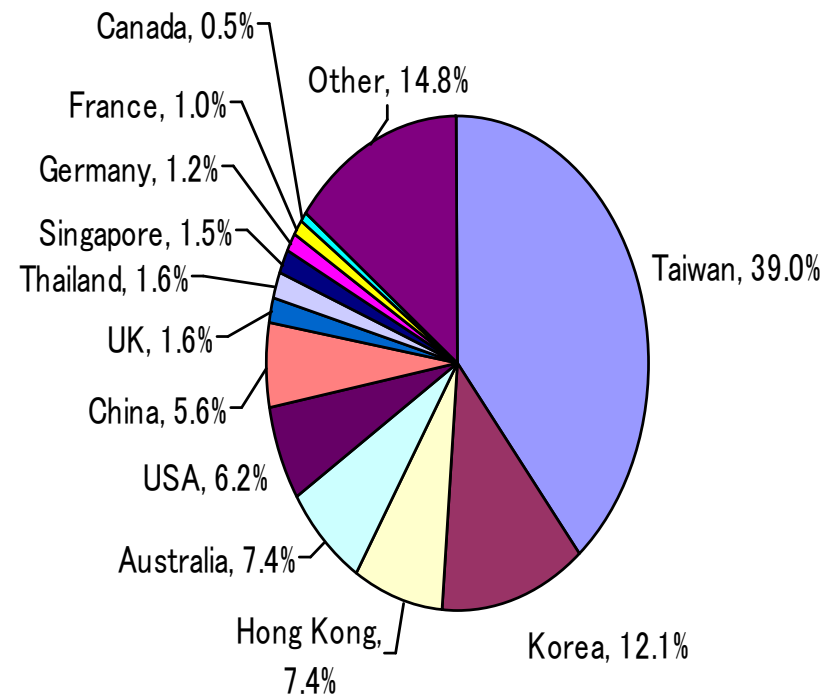

Access

- **From Tokyo to Nagano City**

- Bullet Train 1hr 35 min
- Car 2hr 30 min

- **From Tokyo to Matsumoto**

- Express train 2hr 30 min
- Car 2hr 30 min

Rooftop commitment

- Commitment to bring tourists to “explore” Nagano – target countries
- 2007 : 153% increase in foreign tourists
 - 1999 → 2007 : 600% increase
- New tourism website in multiple languages (in progress)
- Creation of Classic Resorts Japan Alliance