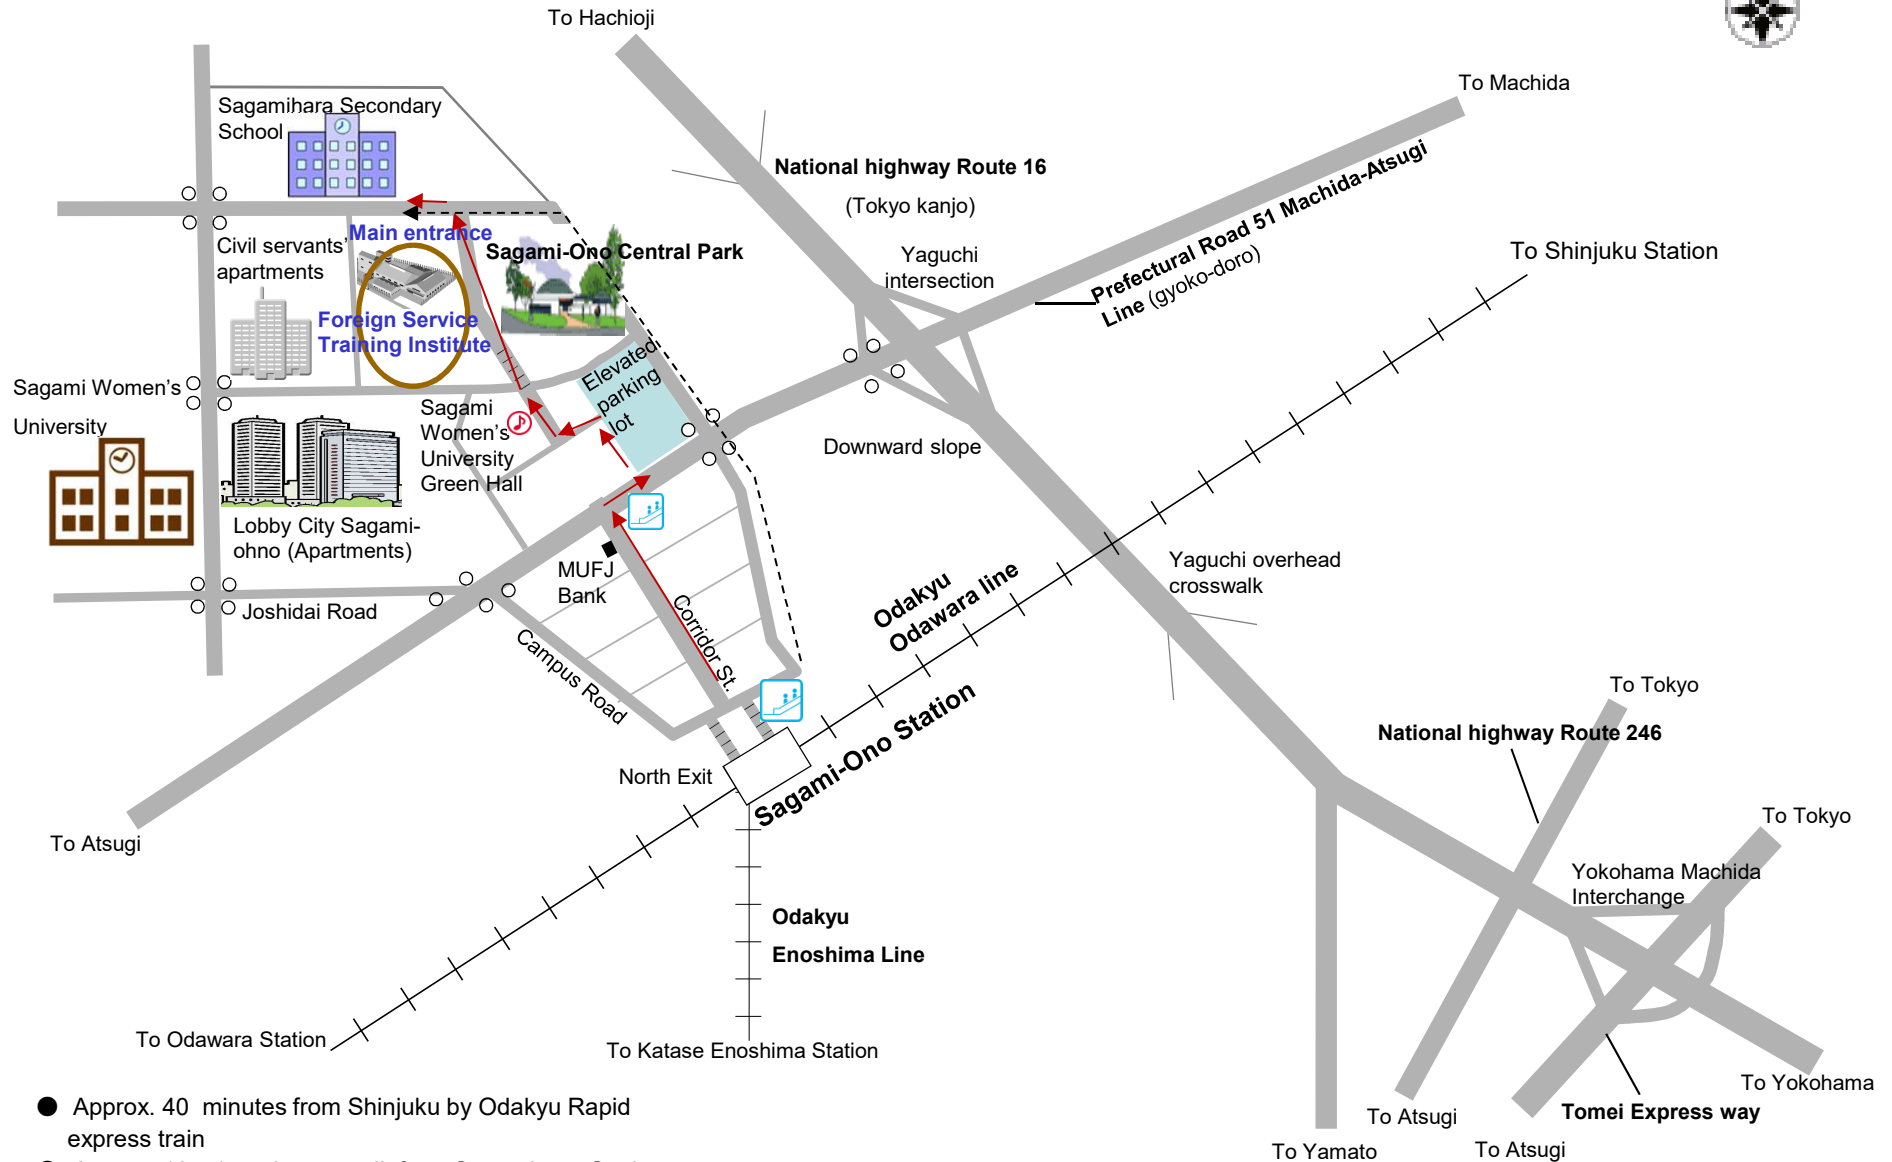

Foreign Service Training Institute

4-2-1 Sagamiohno, Minami-ku, Sagami-hara-shi, Kanagawa Ken 252-0303

TEL: 042-766-8101

FAX: 042-766-1766

- Approx. 40 minutes from Shinjuku by Odakyu Rapid express train
- Approx. 10~15 minutes walk from Sagami-ono Station