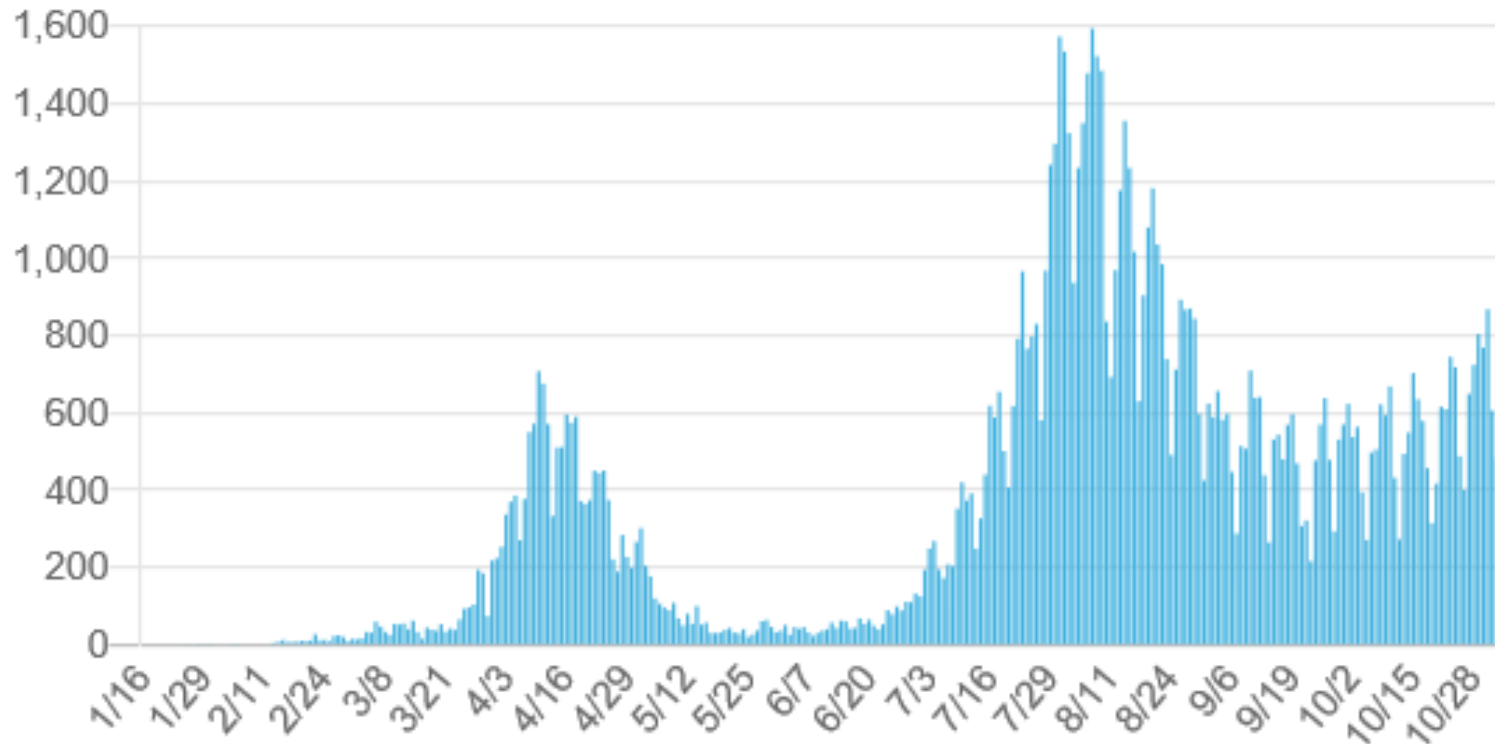

No. of positive cases

Current situation (as of 00:00, 11/3)

482 people

(Cumulative: 102,281 people)

※The number of new positive cases is calculated by accumulating the individual number of cases (including re-positive cases) that the municipalities release to the press. Consequently, this number may differ from the increase or decrease from the previous day's total.