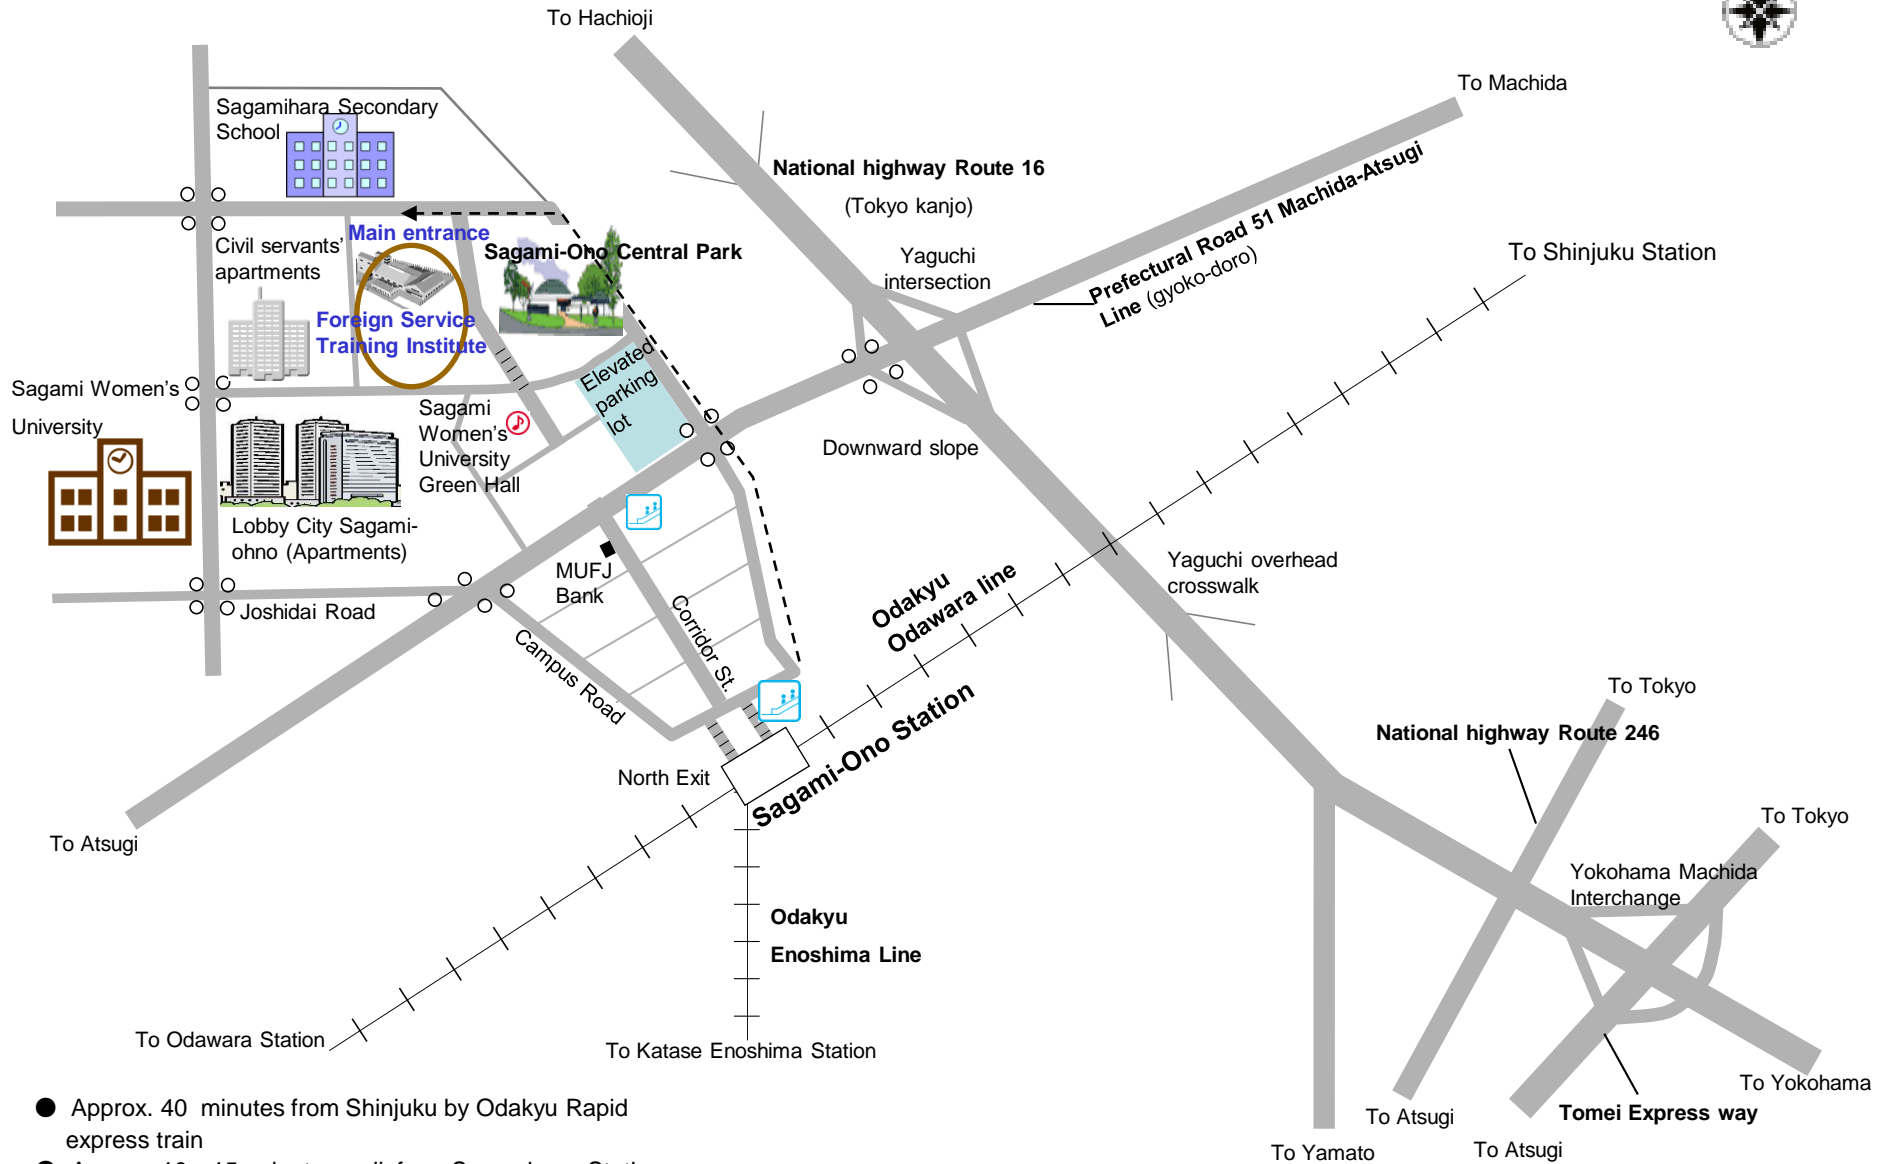

# Foreign Service Training Institute

4-2-1 Sagamiohno, Minami-ku, Sagamihara-shi, Kanagawa Ken 252-0303

TEL: 042-766-8101

FAX: 042-766-1766

- Approx. 40 minutes from Shinjuku by Odakyu Rapid express train
- Approx. 10~15 minutes walk from Sagami-ono Station