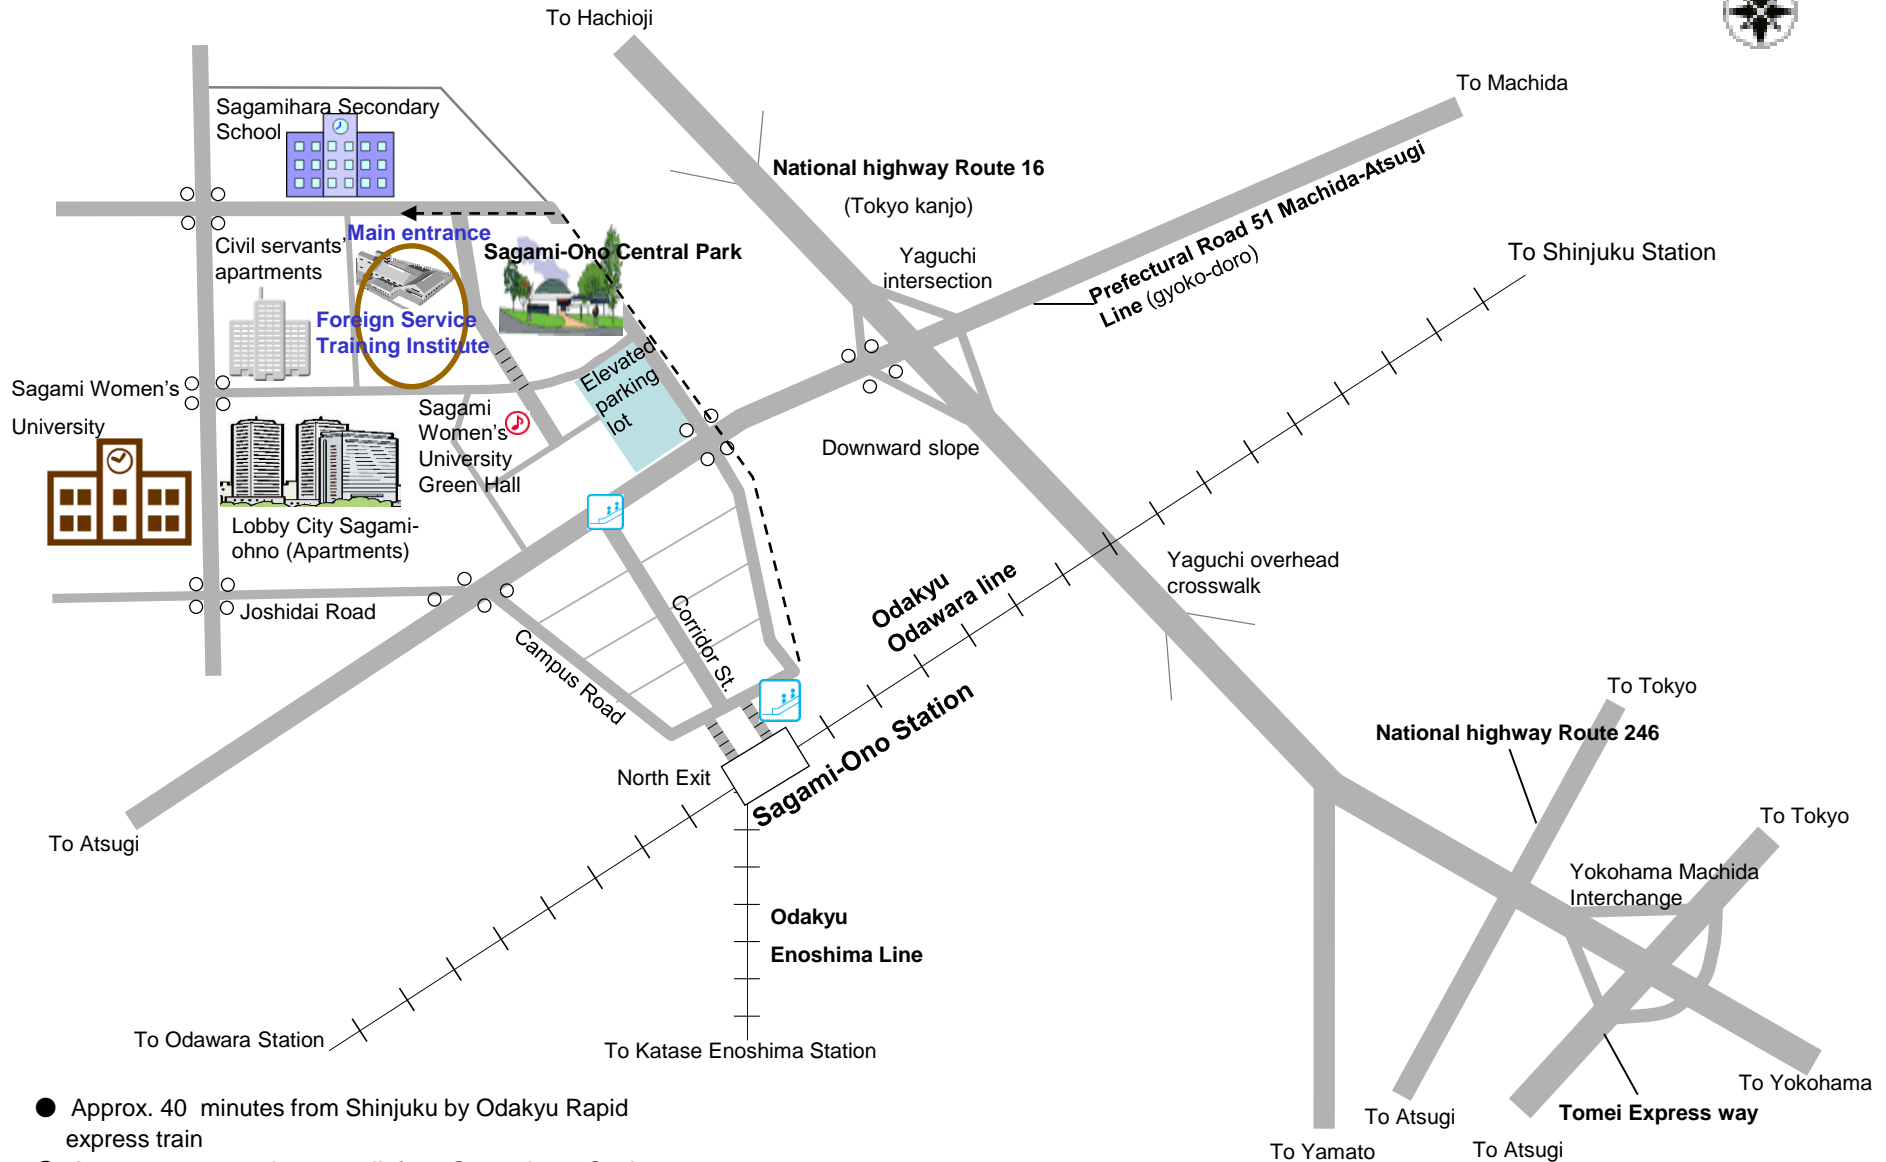

Foreign Service Training Institute

4-2-1 Sagamiohno, Minami-ku, Sagamihara-shi, Kanagawa Ken 252-0303

TEL: 042-766-8101

FAX: 042-766-1766

- Approx. 40 minutes from Shinjuku by Odakyu Rapid express train
- Approx. 10~15 minutes walk from Sagami-ono Station