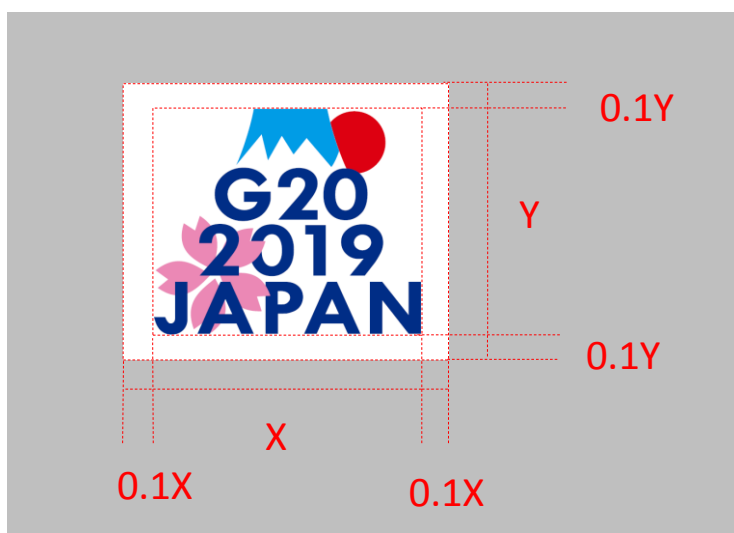

Isolation Rules