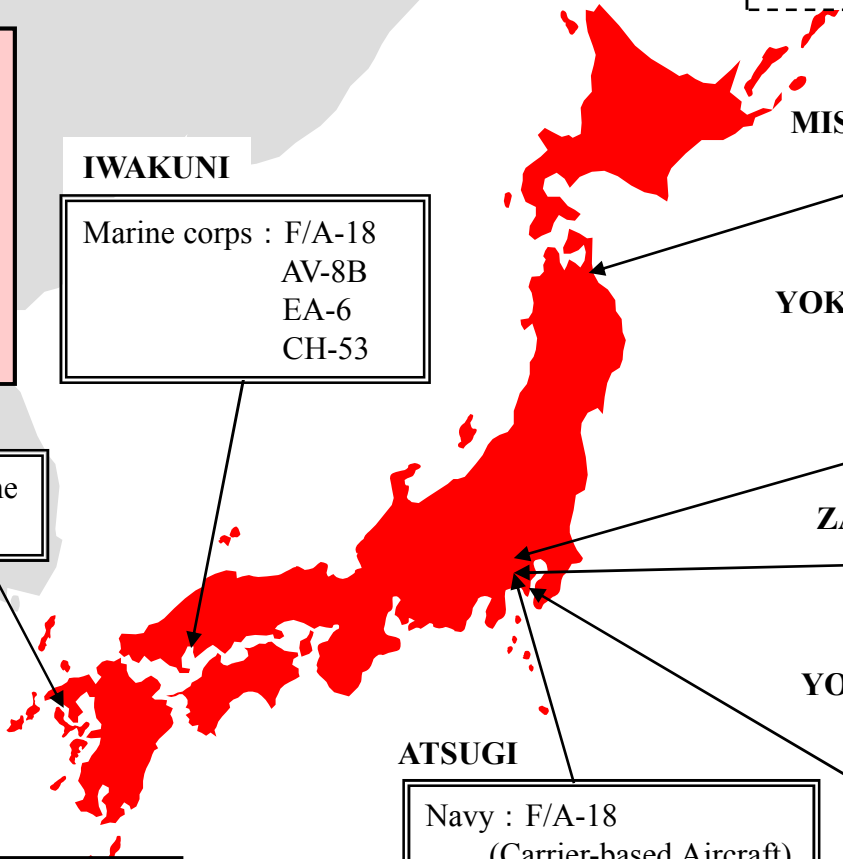

Deployment of U.S. Forces in Japan

U.S. nuclear submarines visit bases with *
(Yokosuka, Sasebo, White Beach)

Number of U.S. forces in Japan* (as of 2011.06.30)
Total : about 36,700
Army : about 2,600
Navy : about 3,400
Air Force : about 13,100
Marine : about 17,600
 (*) from HP of DOD excluding ship crews

IWAKUNI
 Marine corps : F/A-18
 AV-8B
 EA-6
 CH-53

MISAWA
 Air Force : F-16
 Navy : P-3C

YOKOTA
Commander U.S. Forces Japan
Commander U.S. 5th Air Force

Air Force : C-130 Carrier Air wings etc.

ZAMA
Commander I corps (Forward) / U.S. Army Japan

YOKOSUKA*
Commander Naval Forces Japan
 Navy: Aircraft Carrier "USS George Washington"
 Command ship "USS Blue Ridge"
 Cruisers, Destroyers

ATSUGI
 Navy : F/A-18 (Carrier-based Aircraft)

SASEBO*
 Navy : amphibious ship, mine countermeasures ship

TORII STATION
 Army: Special Forces Group

WHITE BEACH*
 Navy : Fleet Activities, Okinawa